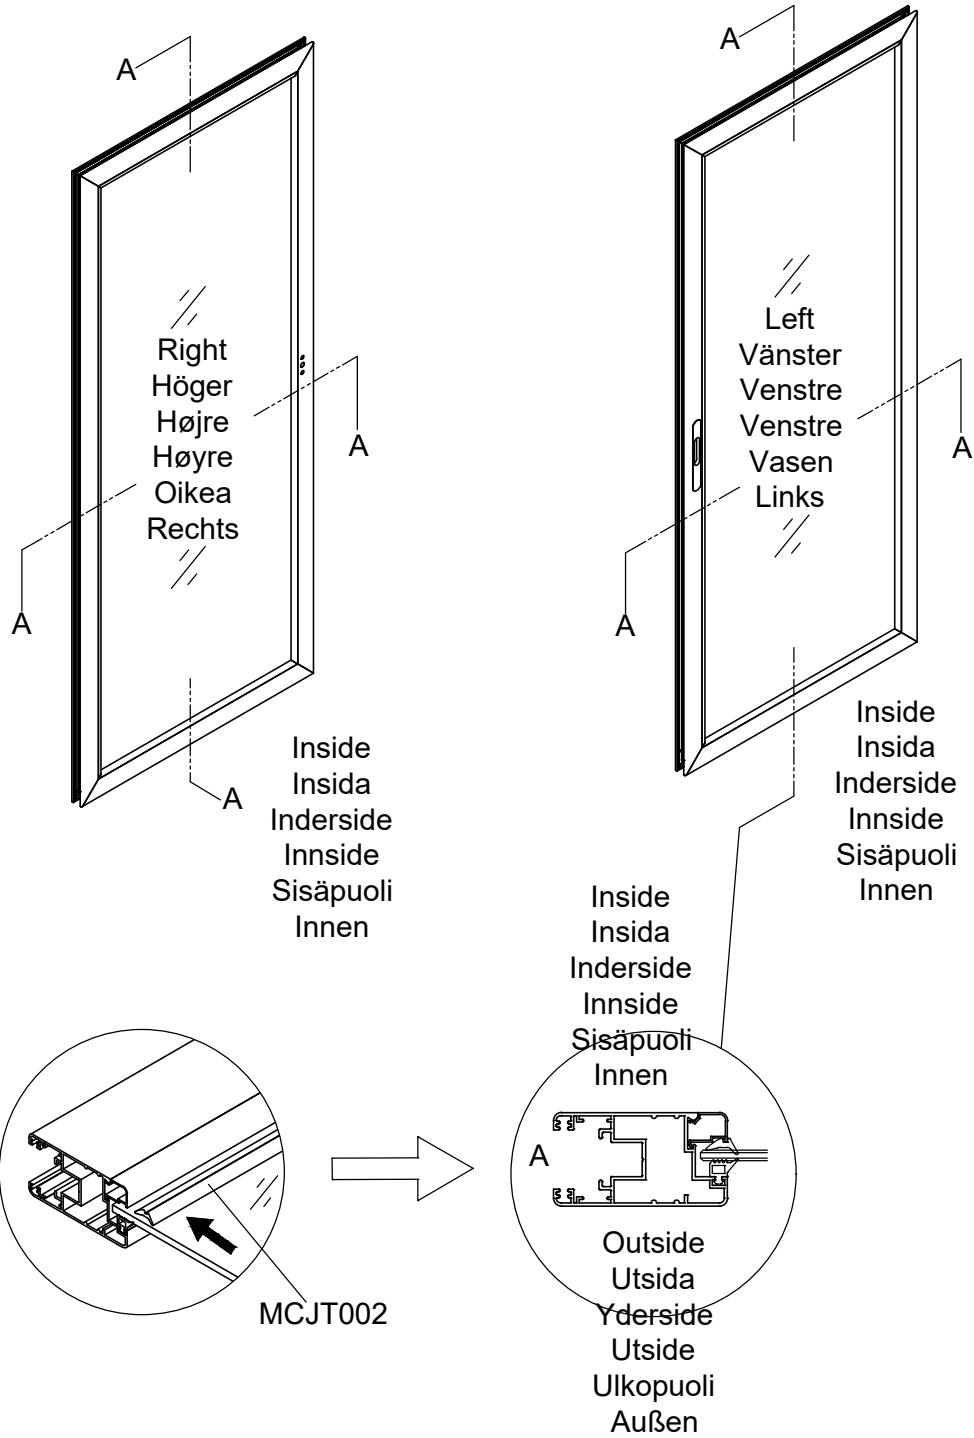

Part	NO.	QTY.	Length(MM)
	657×1695	1	1695
	40X-Y95	2	1704
	40X-Y96	2	666

Part	NO.	QTY.	Length(MM)
	657×1695	1	1695
	40X-Y95	2	1704
	40X-Y96	2	666

Part	NO.	QTY.	Length(MM)
	MCJT002	11M	

Part	NO.	QTY.	Length(MM)
	40X-Y97R-C	1	1799
	NS1106A	1	1790
	Z4.2-13	4	PCS