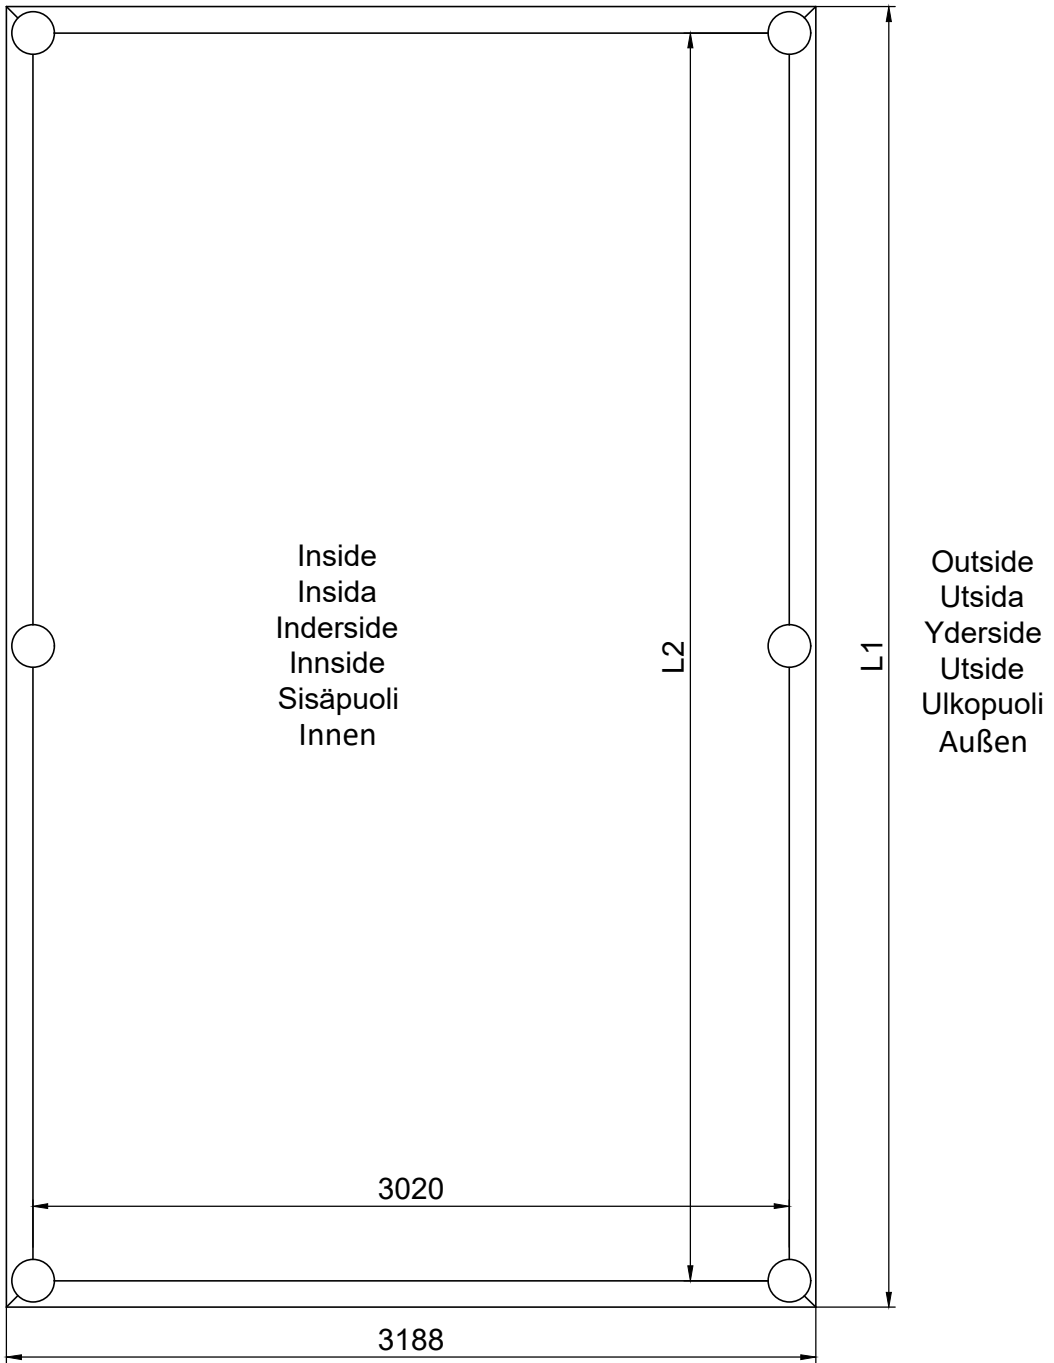

NO.	L1	L2	AREA
3012	3939	3771	12.6 M²
3013	4690	4522	15.0 M²
3014	5441	5273	17.3 M²
3015	6192	6024	19.7 M²