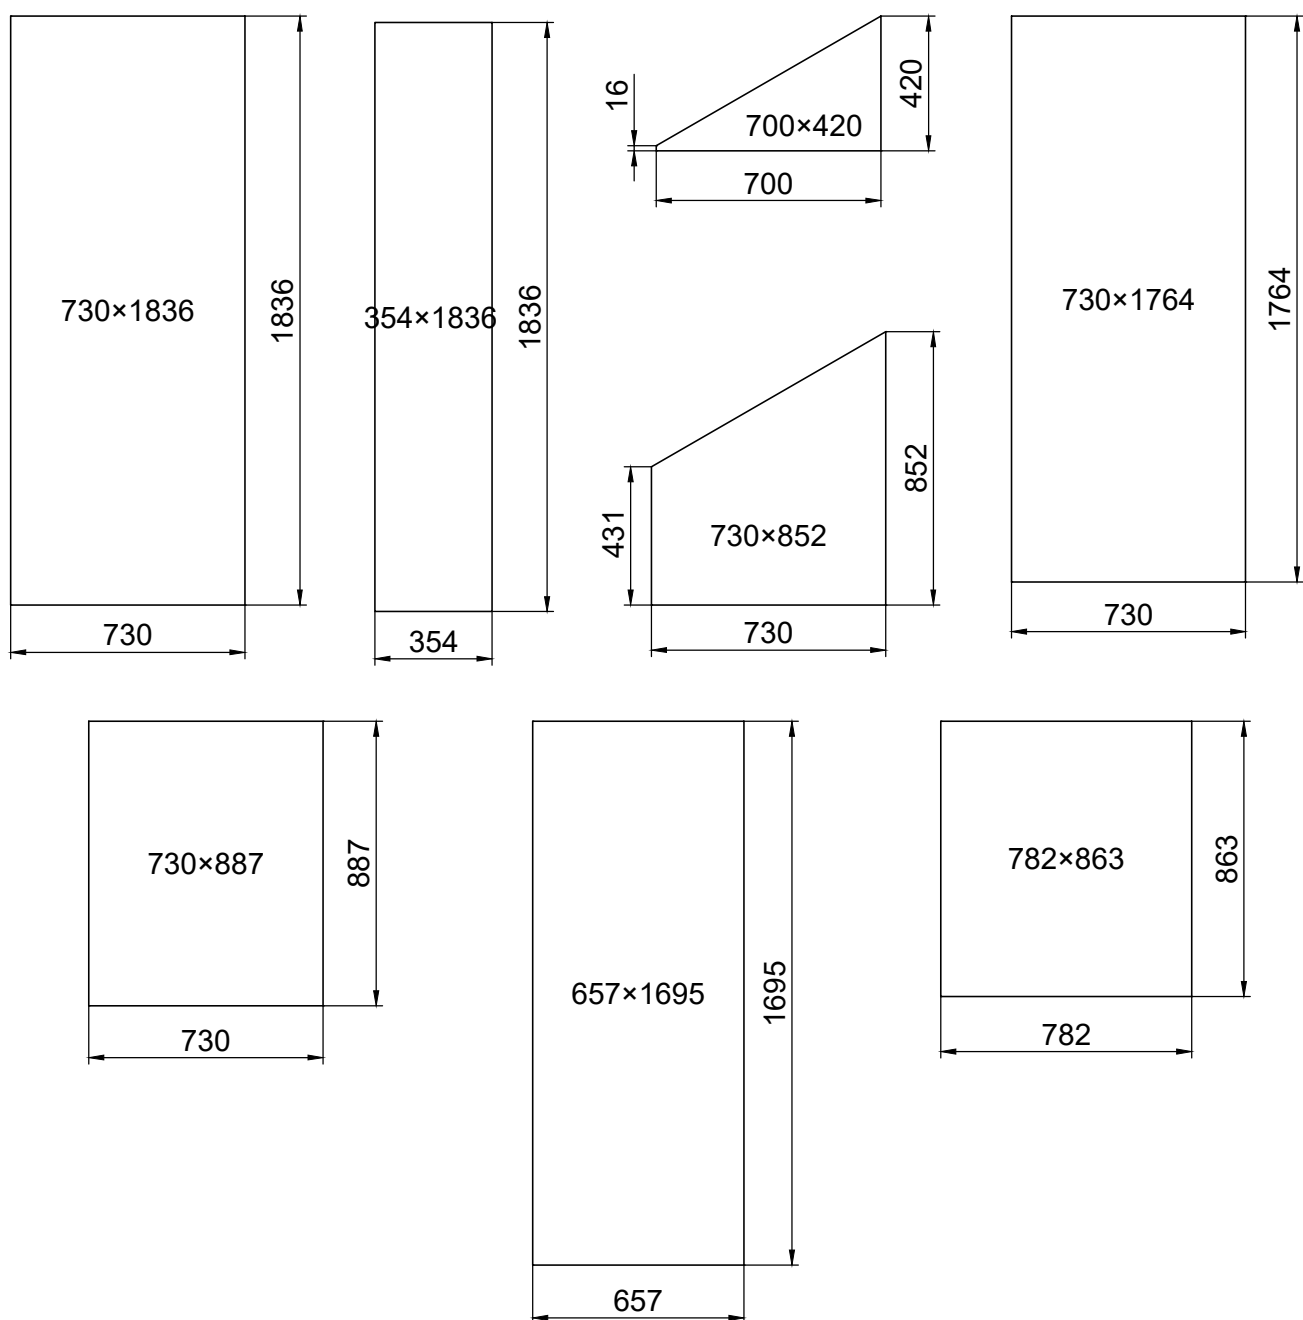

Part	NO.	QTY.				Length(MM)	Page
		3012	3013	3014	3015		
	730×1836	15	18	19	22	1836	P10
	354×1836	2	0	2	0	1836	P10
	700×420	4	4	4	4	700	P13~14
	730×852	4	4	4	4	852	P13~14
	730×1764	6	8	8	10	1764	P15
	730×887	4	4	6	6	887	P15
	657×1695	2	2	2	2	1695	P19
	782×863	4	4	6	6	863	P25