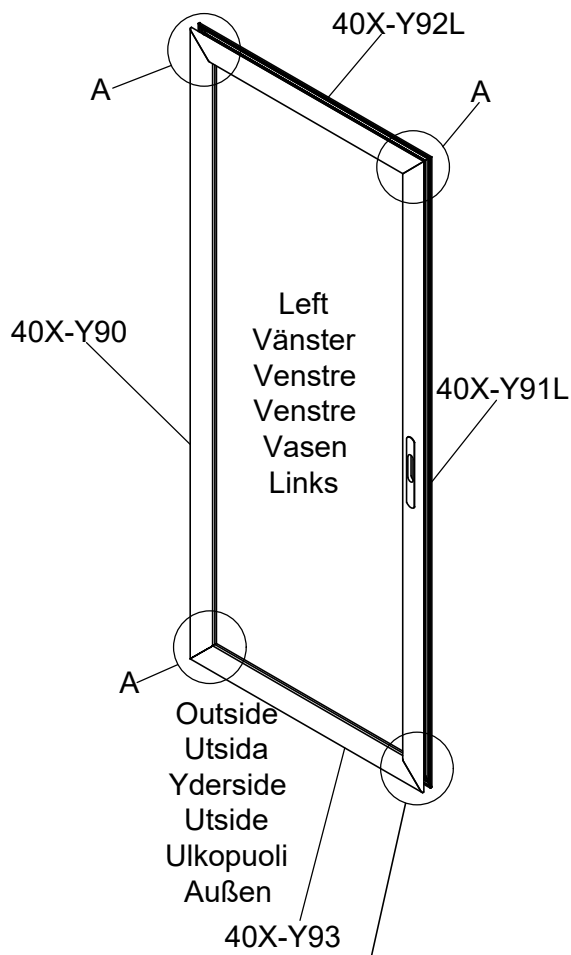

Part	NO.	QTY.	Length(MM)
	40X-Y90	2	1805
	40X-Y91R	1	1805
	40X-Y91L	1	1805
	40X-Y92R	1	767
	40X-Y92L	1	767
	40X-Y93	2	767
	W03	8	30
	W04	16	PCS