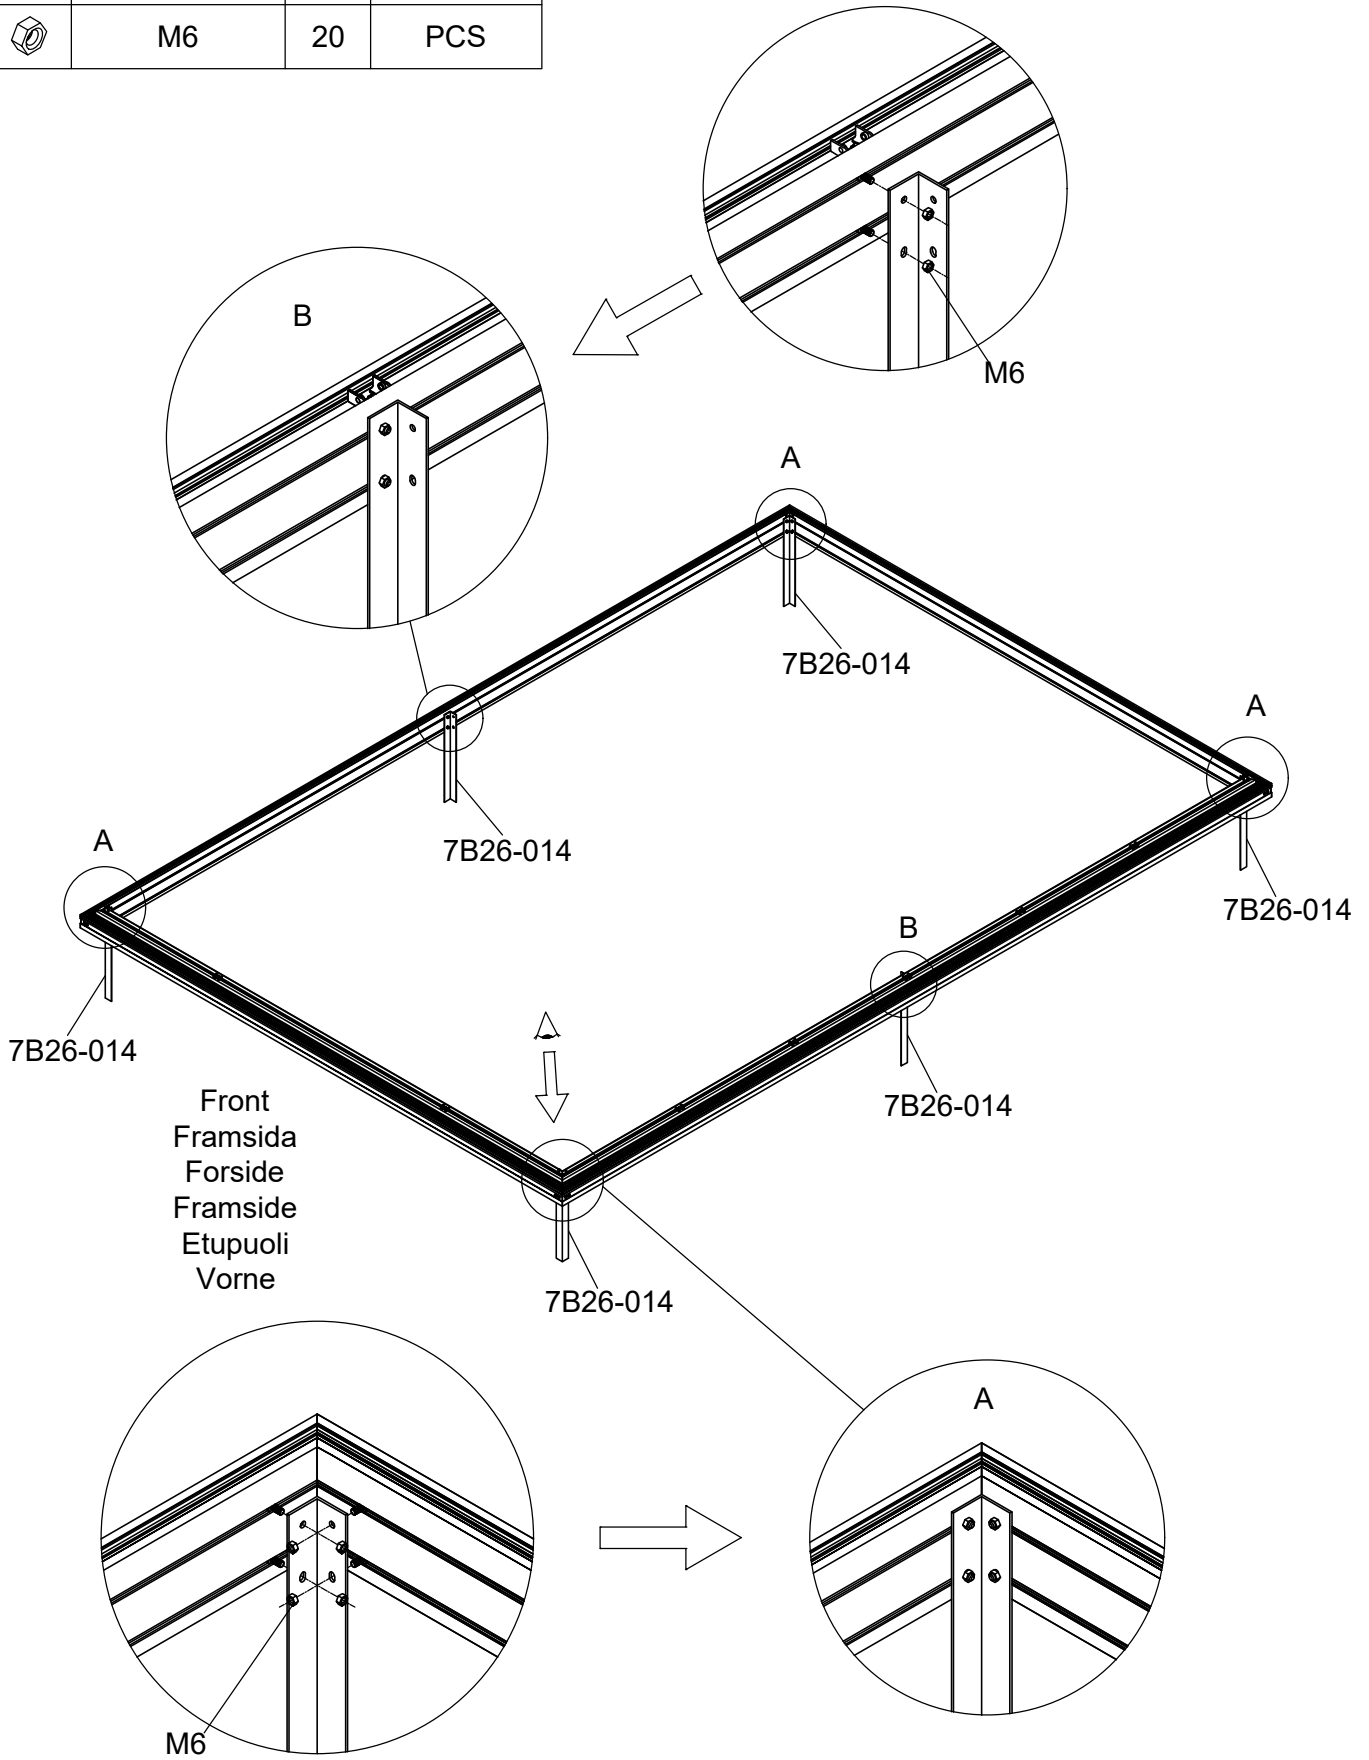

Part	NO.	QTY.	Length(MM)
	7B26-014	6	500
	M6	20	PCS