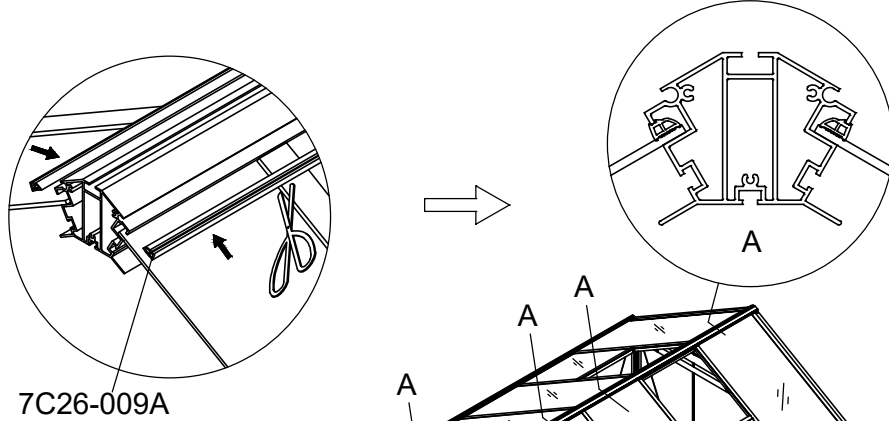

Part	NO.	QTY.				Length(MM)
		3012	3013	3014	3015	
	7C26-009A	5M	6.5M	6.5M	8M	
	7C26-007N	6M	6M	6M	6M	

7C26-009A