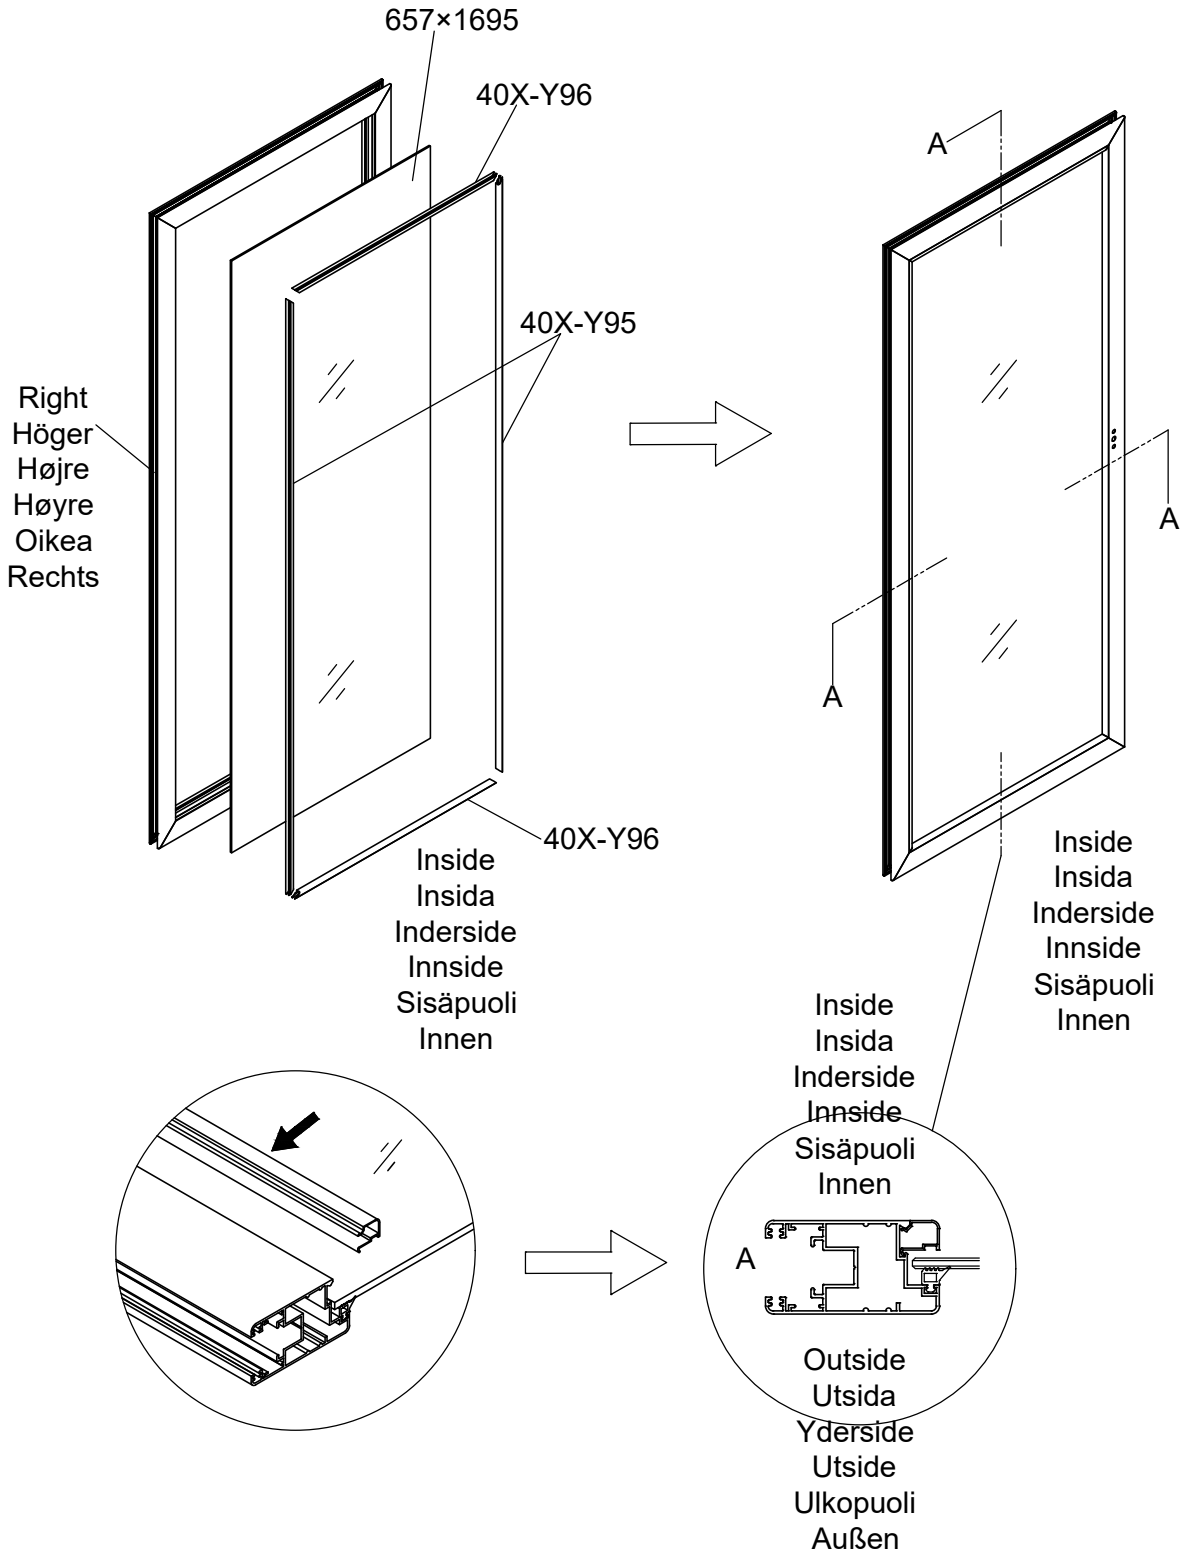

Part	NO.	QTY.	Length(MM)
	657×1695	1	1695
	40X-Y95	2	1704
	40X-Y96	2	666