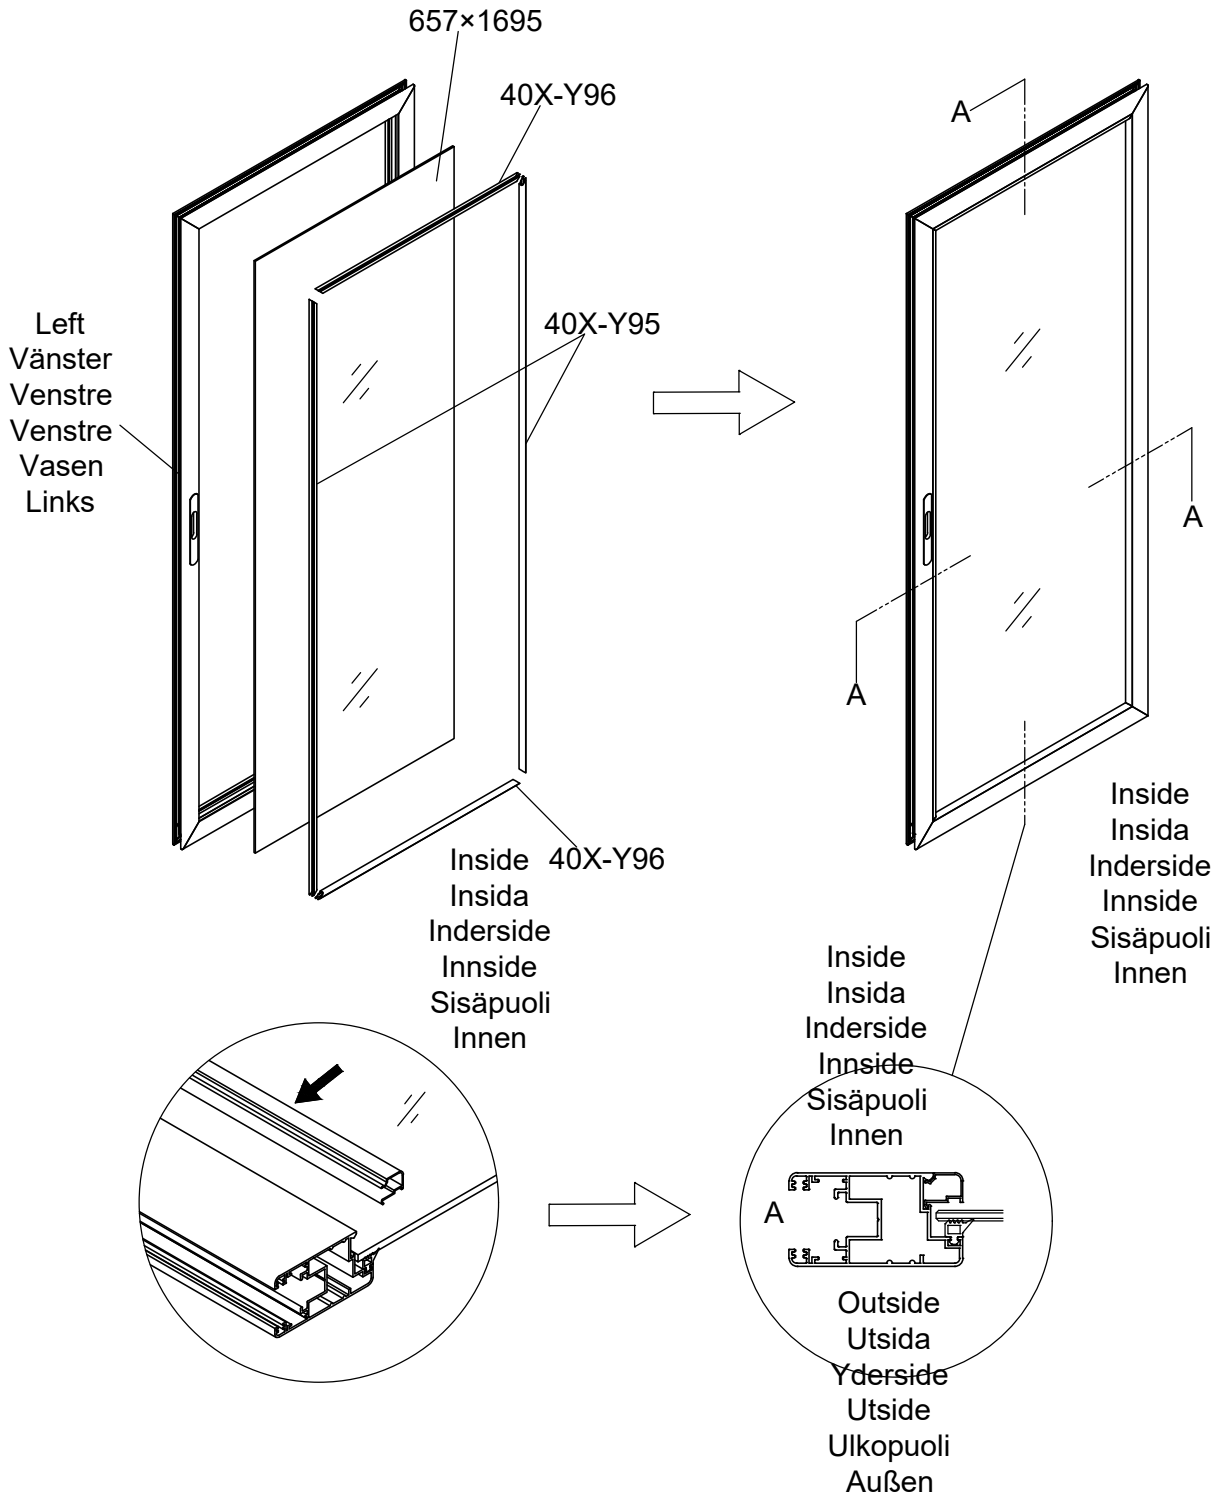

Part	NO.	QTY.	Length(MM)
	657×1695	1	1695
	40X-Y95	2	1704
	40X-Y96	2	666

Part	NO.	QTY.	Length(MM)
	657×1695	1	1695
	40X-Y95	2	1704
	40X-Y96	2	666

Part	NO.	QTY.	Length(MM)
	MCJT002	11M	

Part	NO.	QTY.	Length(MM)
	40X-Y97R-C	1	1799
	NS1106A	1	1790
	Z4.2-13	4	PCS