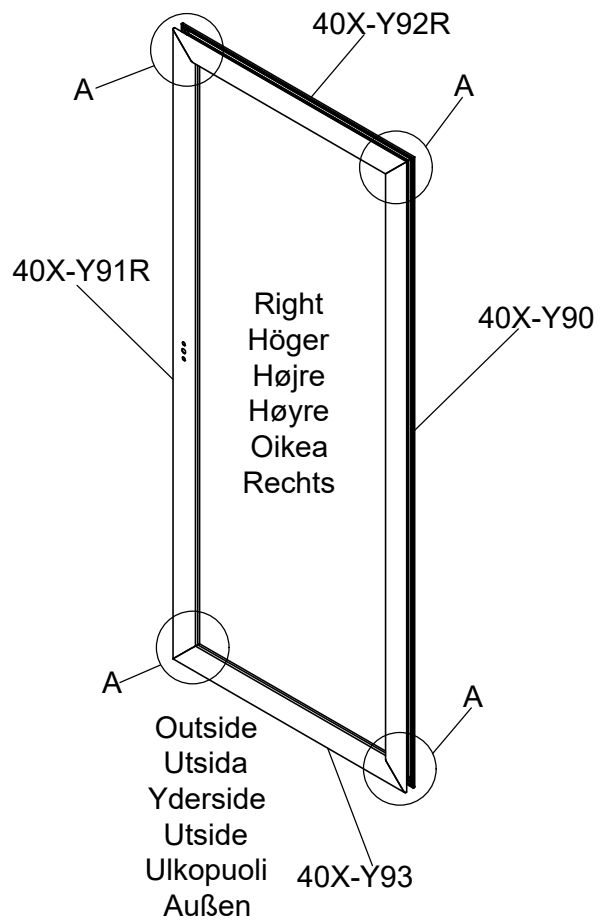

Part	NO.	QTY.	Length(MM)
	657×1695	1	1695
	40X-Y95	2	1704
	40X-Y96	2	666

Part	NO.	QTY.	Length(MM)
	657×1695	1	1695
	40X-Y95	2	1704
	40X-Y96	2	666

Part	NO.	QTY.	Length(MM)
	MCJT002	11M	

Part	NO.	QTY.	Length(MM)
	40X-Y97R-C	1	1799
	NS1106A	1	1790
	Z4.2-13	4	PCS