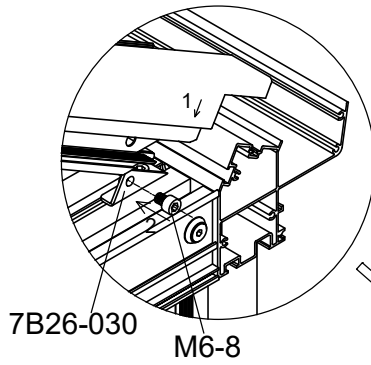

Part	NO.	QTY.	Length(MM)
	7B26-005	4	PCS
	Mi6	16	PCS
	J05	4	PCS
	Si6-12	4	PCS
	M6-8	4	PCS