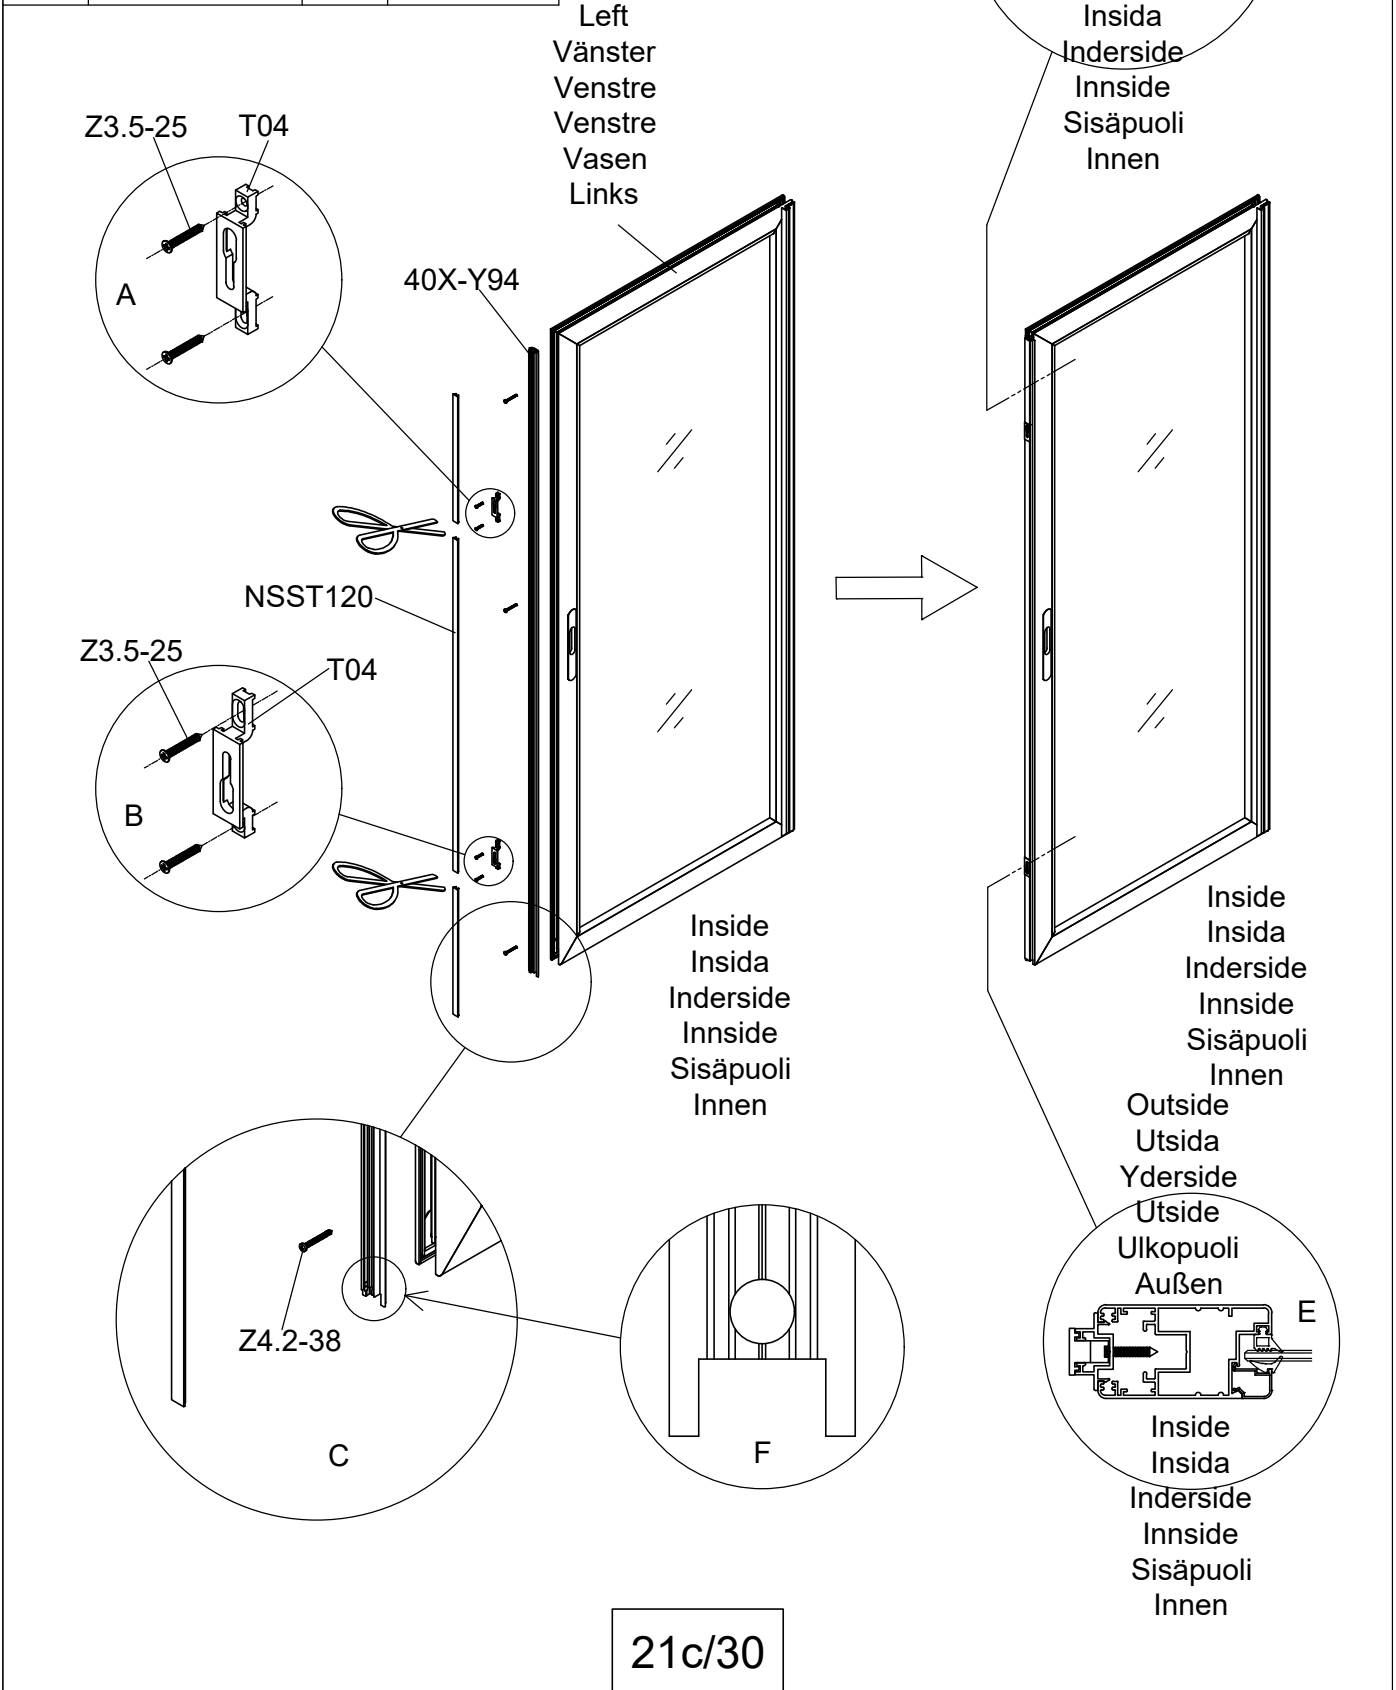

Part	NO.	QTY.	Length(MM)
	40X-Y94	1	1774
	NSST120	1.9M	
	T04	2	PCS
	Z4.2-38	3	PCS
	Z3.5-25	4	PCS