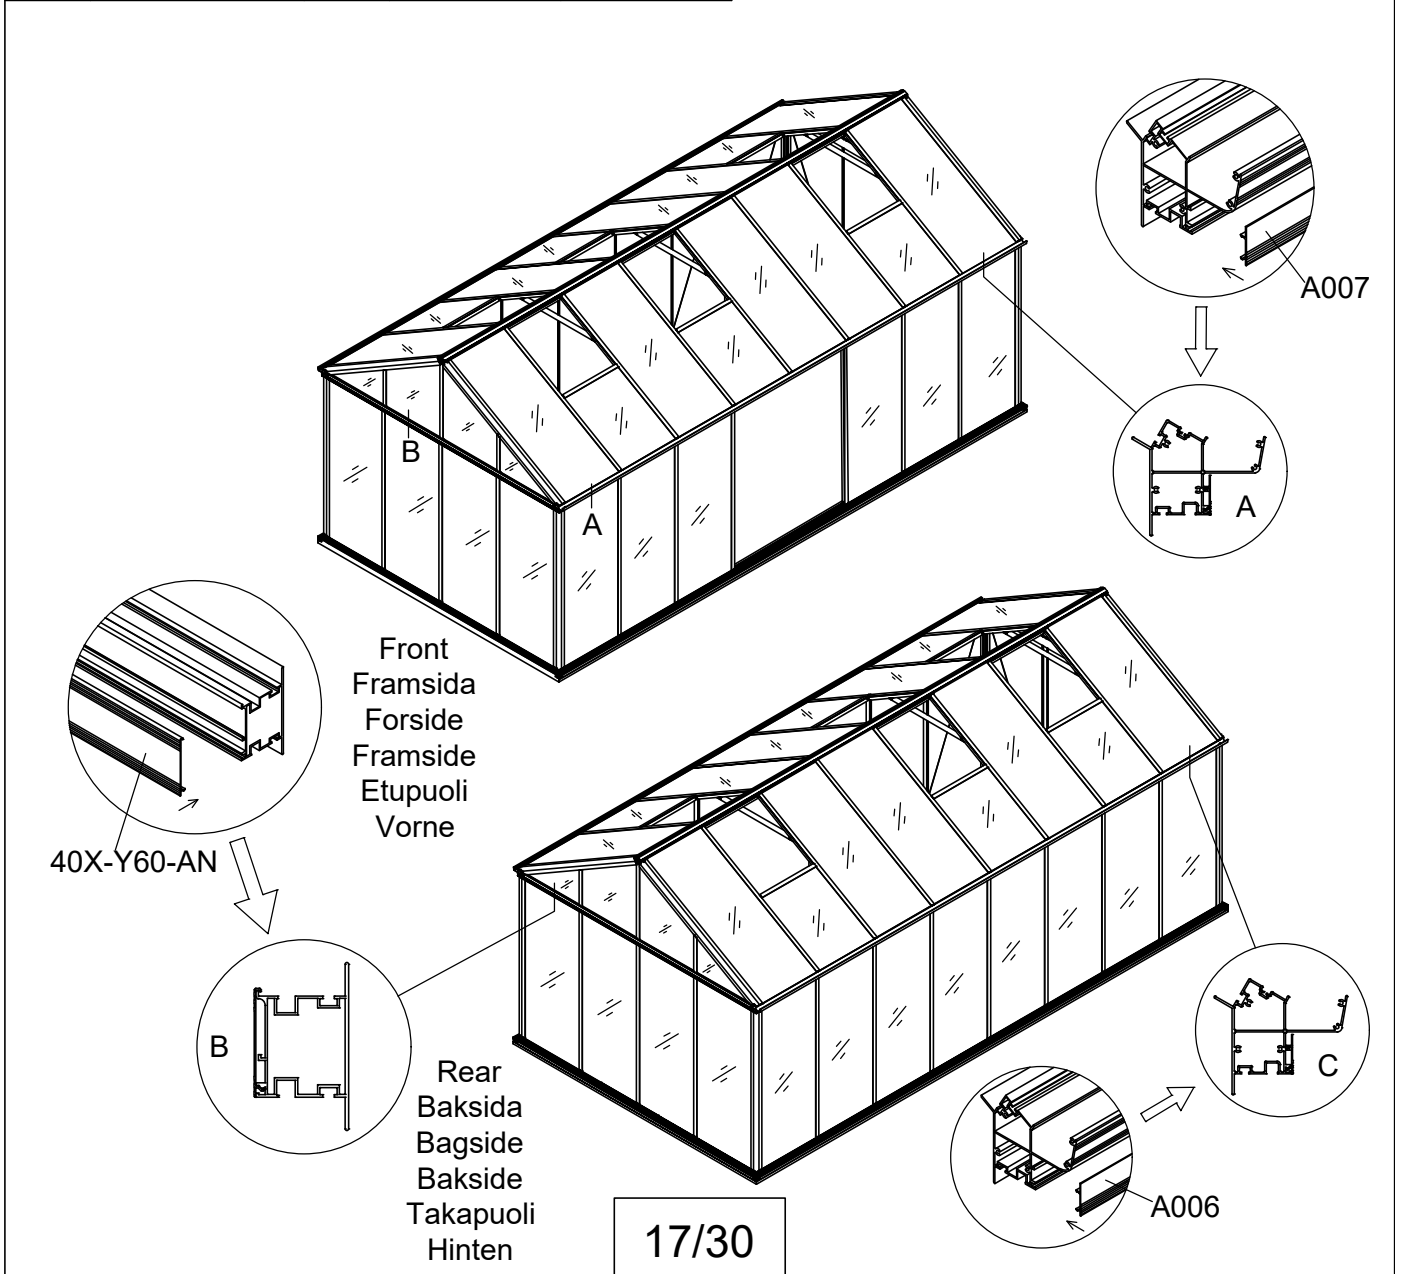

Part	Product	NO.	Length(MM)	CTN NO.	QTY.	Code
	3012	40X-Y62-5A	3883		1	A006
	3013	40X-Y62-6A	4634			
	3014	40X-Y62-7A	5385			
	3015	40X-Y62-8A	6136			
	3012	40X-Y62-5B	430	3013P-S-5	2	A007
	3013	40X-Y62-6B	806	3013P-S-6		
	3014	40X-Y62-7B	1181	3013P-S-7		
	3015	40X-Y62-8B	1557	3013P-S-8		

Part	NO.	QTY.	Length(MM)	CTN NO.
	40X-Y60-AN	1	3023	3010P-FD-4
	40X-Y60-AN	1	3023