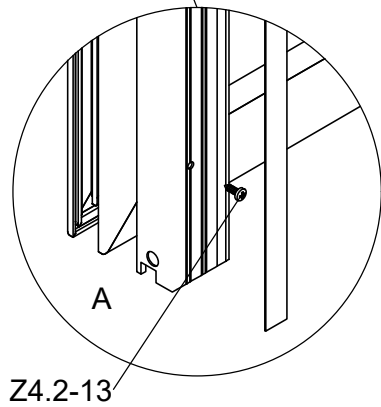

Part	NO.	QTY.	Length(MM)
	657×1695	1	1695
	40X-Y95	2	1704
	40X-Y96	2	666

Part	NO.	QTY.	Length(MM)
	657×1695	1	1695
	40X-Y95	2	1704
	40X-Y96	2	666

Part	NO.	QTY.	Length(MM)
	MCJT002	11M	

Part	NO.	QTY.	Length(MM)
	40X-Y97R-C	1	1799
	NS1106A	1	1790
	Z4.2-13	4	PCS