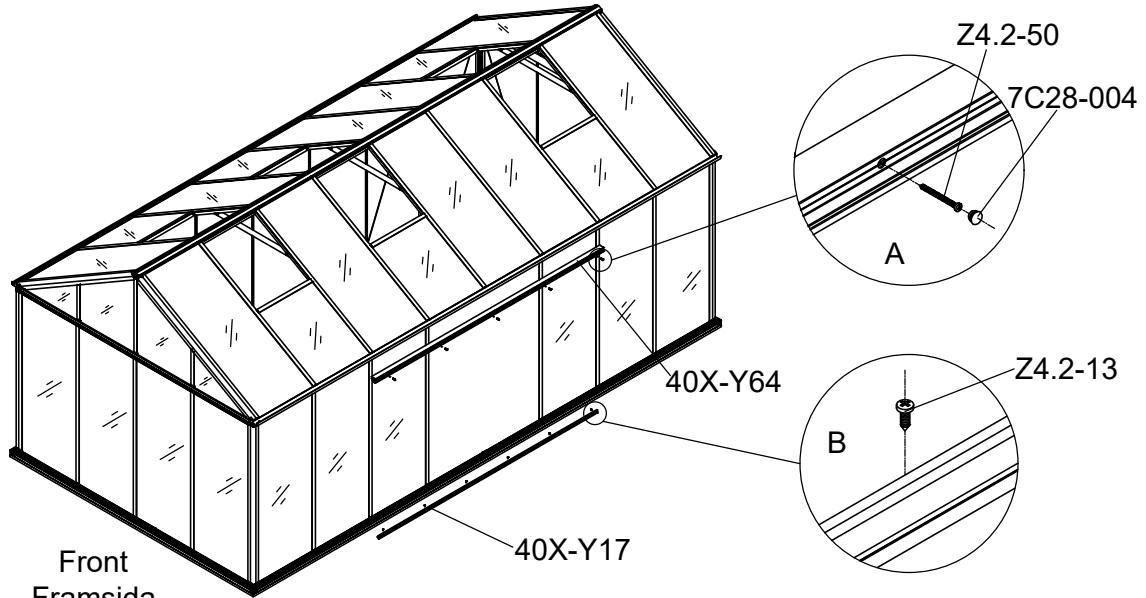

Part	NO.	QTY.	Length(MM)
	40X-Y64	1	3016
	40X-Y17	1	2890
	7C28-004	5	PCS
	Z4.2-50	5	PCS
	Z4.2-13	6	PCS

Front
Framsida
Forside
Framsida
Etupuoli
Vorne