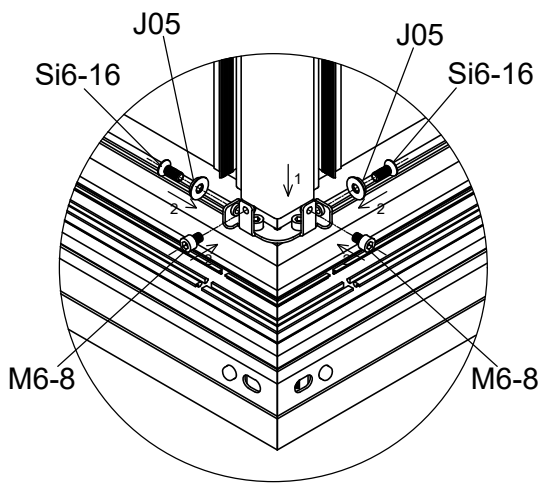

544×319×290cm

619×319×290cm

Product size (L×W×H):
Storlek (L×B×H):
Størrelse (L×B×H):
Størrelse (L×B×H):
Koko (P×L×K):
Produktgröße (L×B×H):

Please read carefully before assembling.
Two people are needed.

Part	NO.	QTY.	Length(MM)
	7B26-017	4	PCS
	M6-8	8	PCS

Front
 Framsida
 Forside
 Framside
 Etupuoli
 Vorne

Part	NO.	QTY.	Length(MM)
	40X-Y20	4	1811
	Si6-16	8	PCS
	J05	8	PCS
	M6-8	8	PCS

Part	NO.	QTY.	Length(MM)
	40X-Y60	1	3023
	40X-Y61	1	3023
	L05	4	1920
	Si6-16	4	PCS
	J05	4	PCS