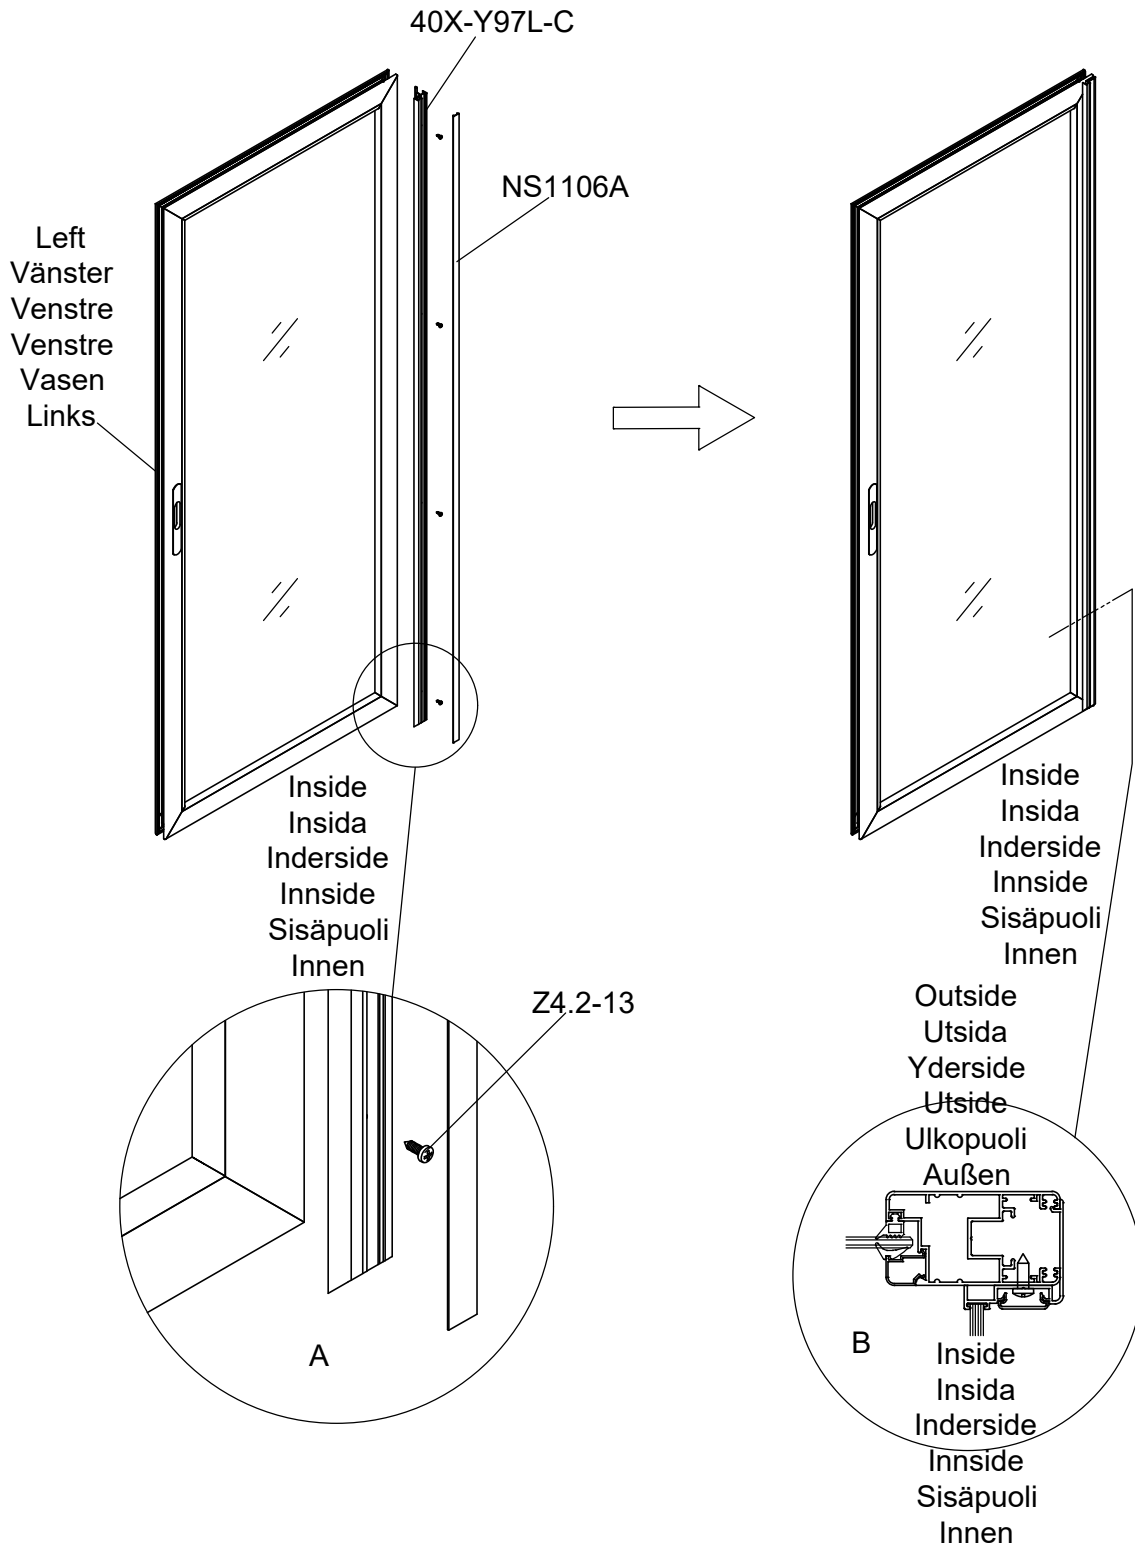

Part	NO.	QTY.	Length(MM)
	40X-Y97L-C	1	1799
	NS1106A	1	1790
	Z4.2-13	4	PCS