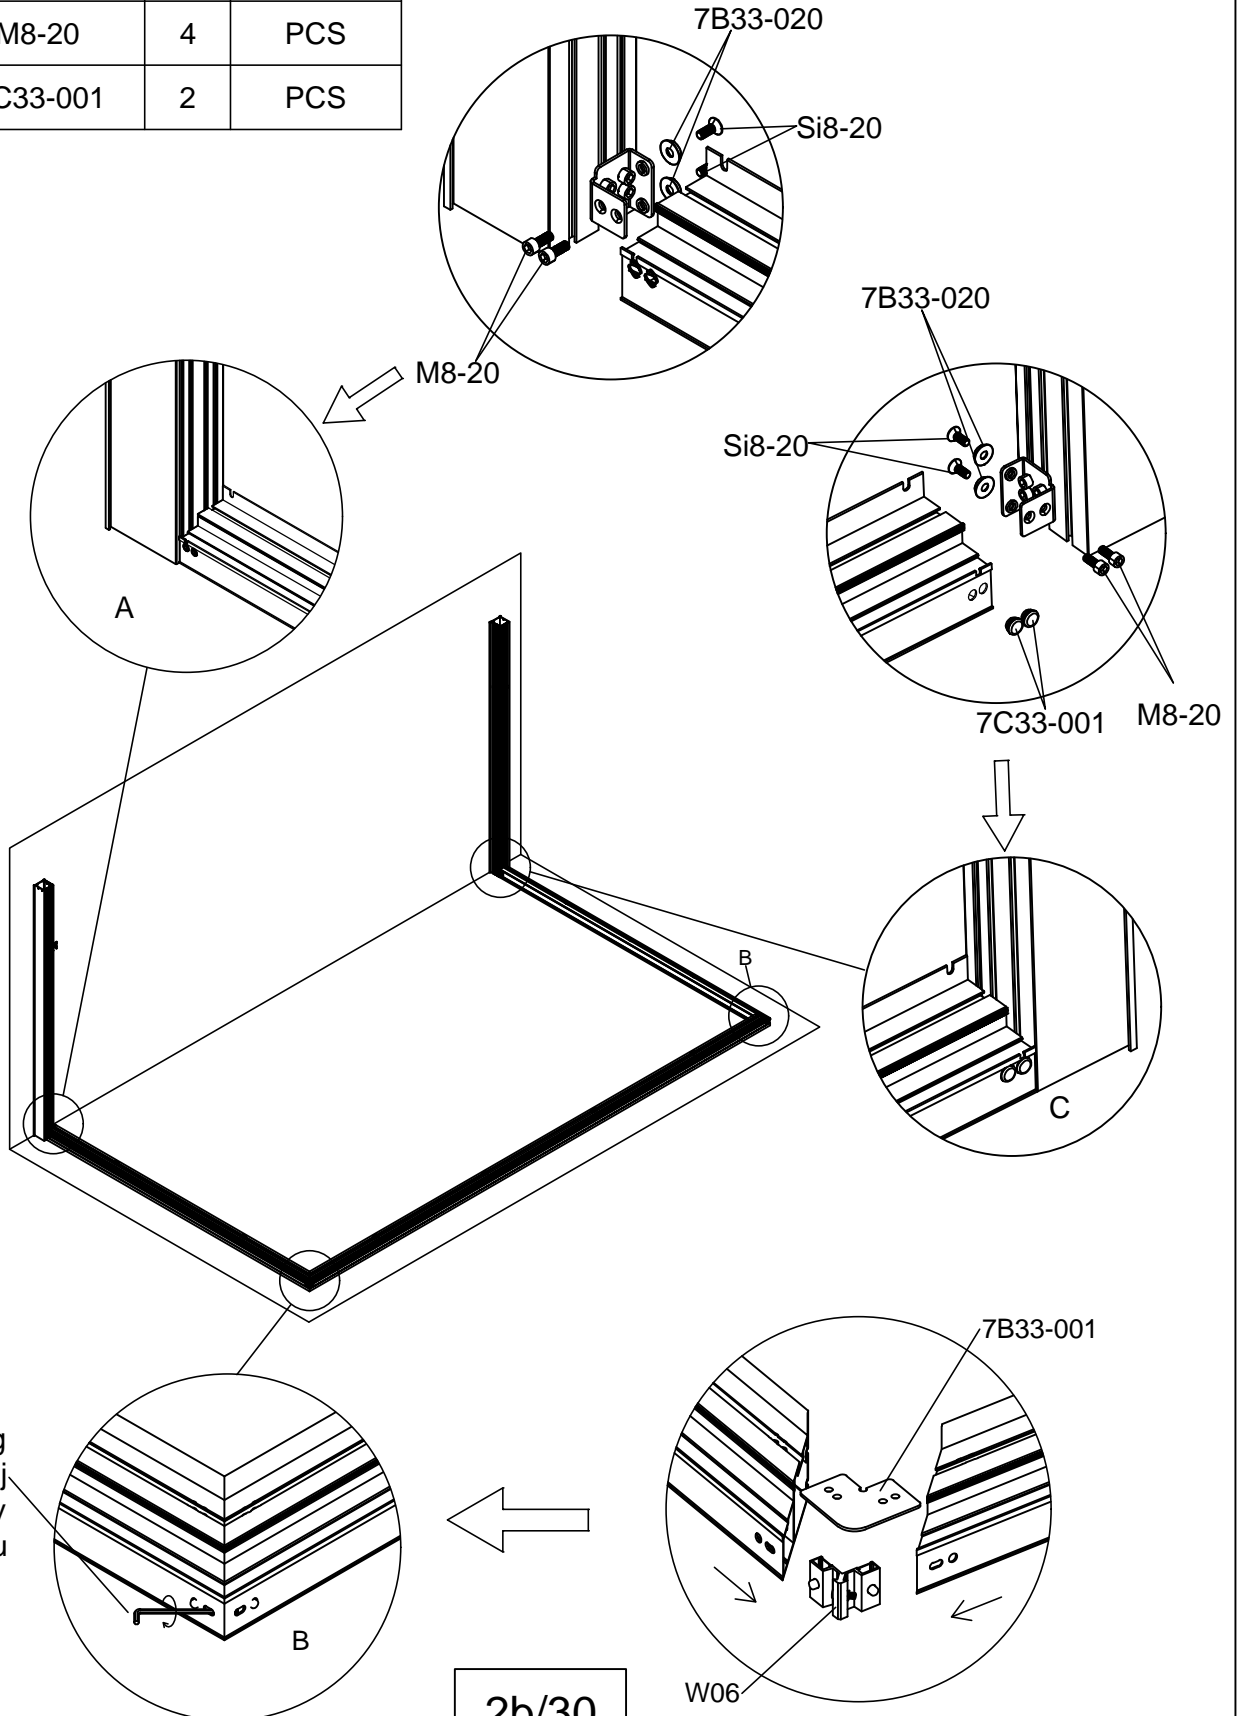

Part	NO.	QTY.	Length(MM)
	W06	2	46
	7B33-001	2	PCS
	Si8-20	4	PCS
	7B33-020	4	PCS
	M8-20	4	PCS
	7C33-001	2	PCS