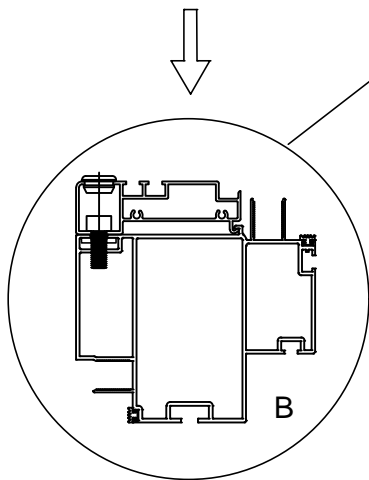

Part	NO.	QTY.	Length(MM)
	41L-Y06BL	1	3157
	41L-Y06BR	1	3157
	M8-20	10	PCS
	7C33-001	10	PCS