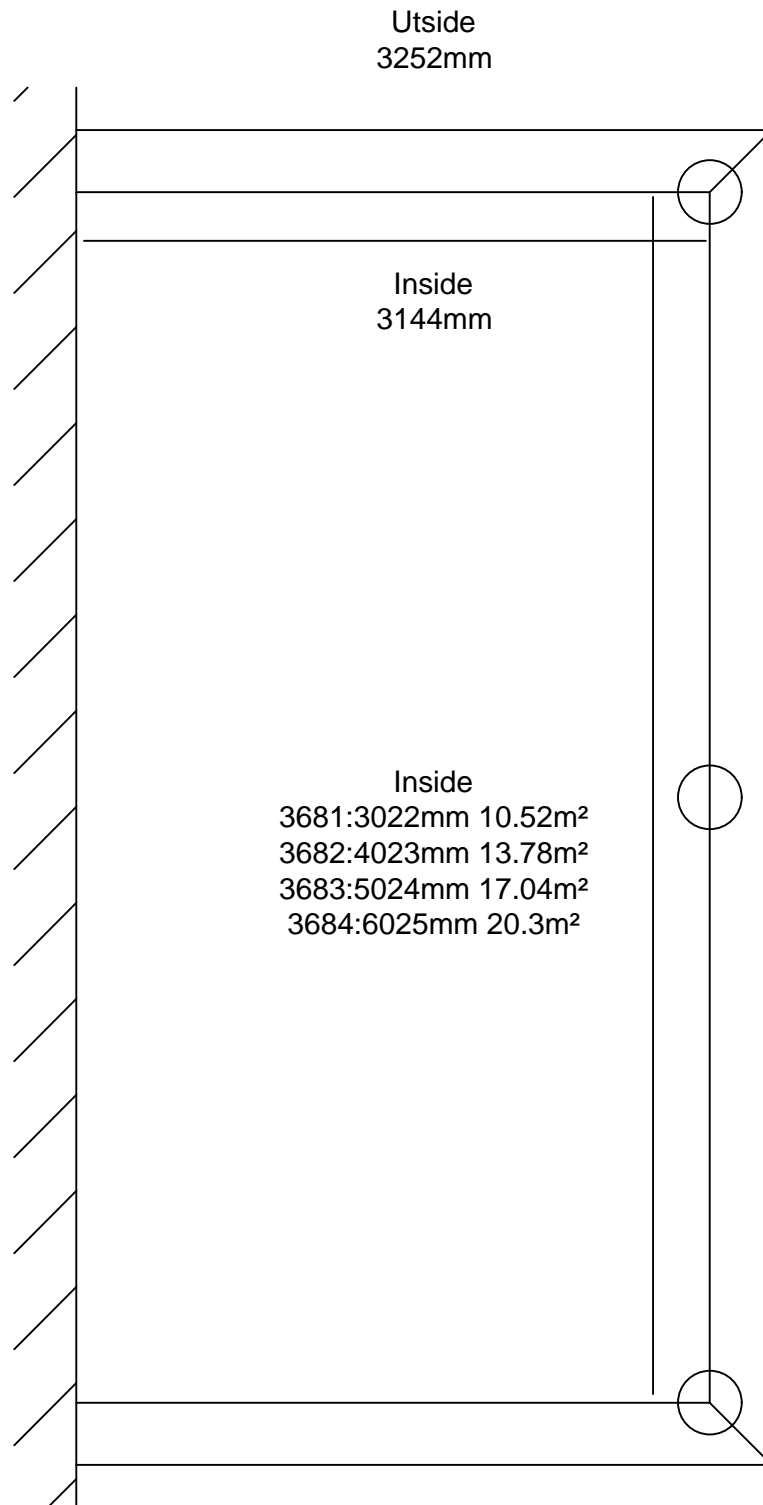

524 × 325 × 284  
CM

624 × 325 × 284  
CM

Product size (L×W×H):

Storlek (L×B×H):

Størrelse (L×B×H):

Størrelse (L×B×H):

Koko (P×L×K):

Please read carefully before assembling.  
Two people are needed.

# Spare Part Bag For Green Room Lean To

Part	NO.	QTY.	Length(MM)	Page	Part	NO.	QTY.	Length(MM)	Page
	S6-12	2	PCS	P2		J12	10	PCS	P8~25
	M6	2	PCS	P2		D6-8	2	PCS	P10
	Si8-20	2	PCS	P2~5		M6-8	4	PCS	P9~10
	Si8-16	8	PCS	P3~9		W04	4	PCS	P18~25
	7B33-020	10	PCS	P2~9		Z4.8-25	2	PCS	P18~P29
	Si6-12	2	PCS	P7~8		Z4.2-13	4	PCS	P21~24
	J05	2	PCS	P7~8		Z4.2-38	2	PCS	P21
	M8-10	4	PCS	P3~9		Z3.5-25	2	PCS	P21~24
	M8-20	4	PCS	P3~17		Z4.2-50	2	PCS	P22
	7C33-001	4	PCS	P3~18		M4-40	2	PCS	P24
	J01	4	PCS	P4~22		Mi4-17	2	PCS	P24
	DQ8-16	2	PCS	P6		J09	2	PCS	P25
	7C26-031	2	PCS	P6		T07	2	PCS	P26
	MF6	2	PCS	P7~8		Za4.2-13	4	PCS	P30

Part	NO.	QTY.				Length(MM)	Page
		3681	3682	3683	3684		
	730x1953	6	6	6	6	1953	P11
	980x1953	3	4	5	6	1953	P11
	620x142	2	2	2	2	620	P8
	730x288	2	2	2	2	730	P14~15
	730x435	2	2	2	2	730	P14~15
	730x580	2	2	2	2	730	P14~15
	980x1578	5	7	8	10	1578	P18
	980x689	1	1	2	2	980	P18
	664x1808	2	2	2	2	1808	P19
	1032x831	1	1	2	2	1032	P25

1g/30

Art nr:3681,3682,3683,3684

Utside  
3681:3238mm  
3682:4239mm  
3683:5240mm  
3684:6241mm

Inside  
3681:3022mm 10.52m<sup>2</sup>  
3682:4023mm 13.78m<sup>2</sup>  
3683:5024mm 17.04m<sup>2</sup>  
3684:6025mm 20.3m<sup>2</sup>