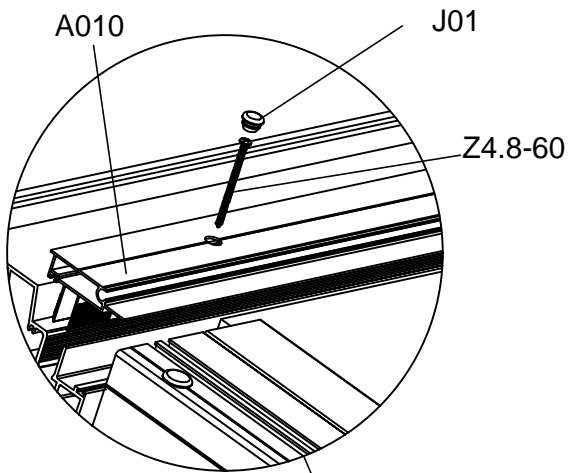

Part	NO.	QTY.				Length(MM)
		3681	3682	3683	3684	
	J01	4	5	6	7	PCS
	Z4.8-60	4	5	6	7	PCS