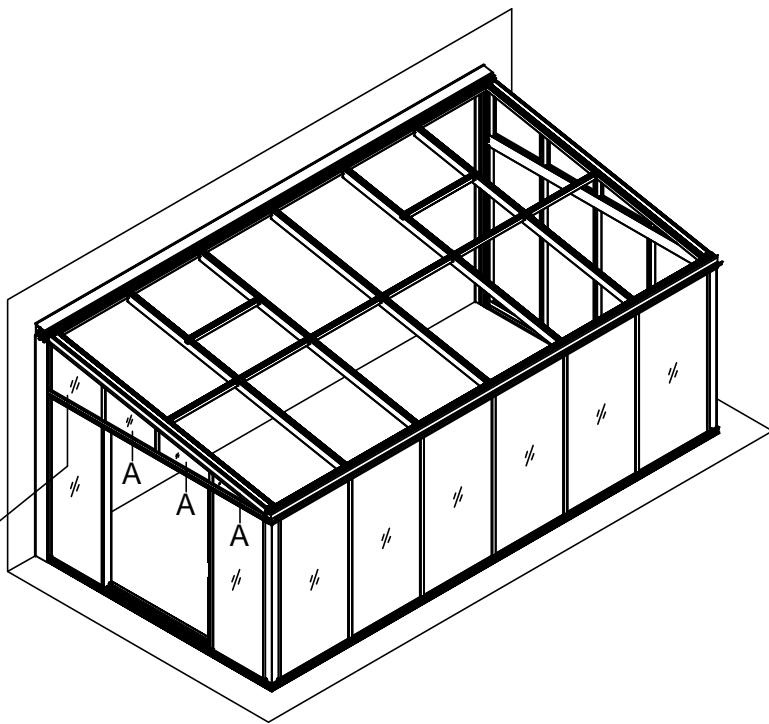

Part	NO.	QTY.	Length(MM)
	7C26-007N	7M	

7C26-007N