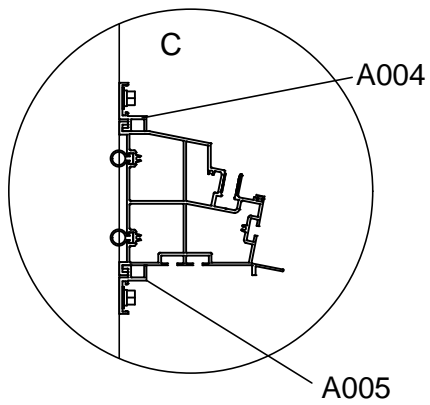

Part	NO.	QTY.				Length(MM)
		3681	3682	3683	3684	
	PSJ10-80	22	24	24	26	PCS
	DQ8-16	22	24	24	26	PCS
	SW8-80	22	24	24	26	PCS

Part	Product	NO.	Length (MM)	QTY.	Code
	3681	41L-Y26A-3	3238	1	A004
	3682	41L-Y26A-4	4239		
	3683	41L-Y26A-5	5240		
	3684	41L-Y26A-6	6241		
	3681	41L-Y26B-3	3003	1	A005
	3682	41L-Y26B-4	4004		
	3683	41L-Y26B-5	5005		
	3684	41L-Y26B-6	6006		

Part	NO.	QTY.	Length(MM)
	41L-Y25A-11	2	2668
	41L-Y25B-11	2	2620