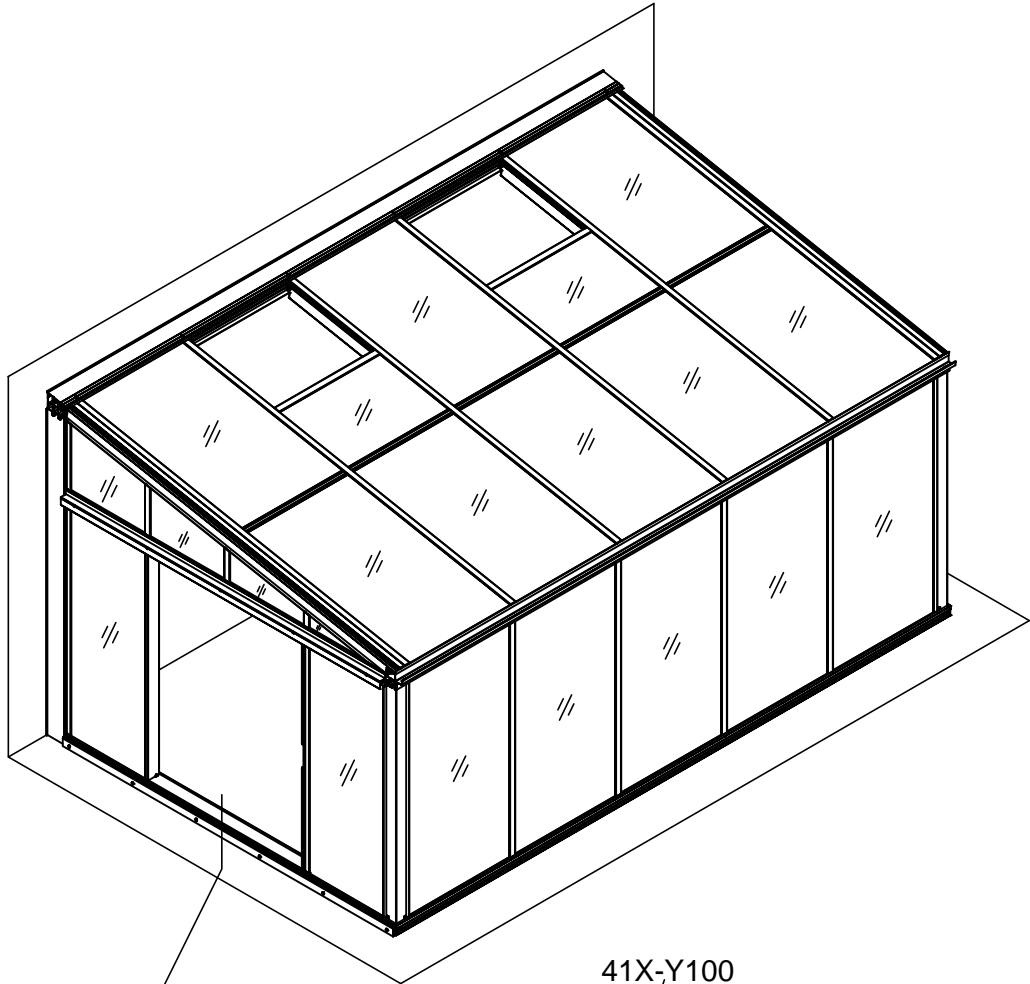

Part	NO.	QTY.	Length(MM)
	41X-Y100	1	1451