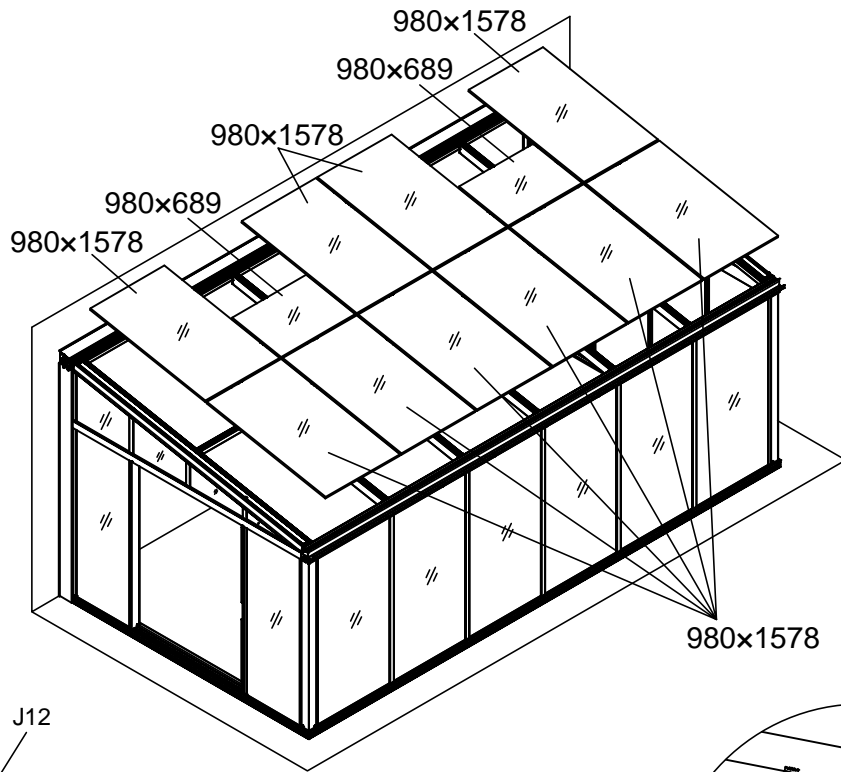

Part	NO.	QTY.				Length(MM)
		3681	3682	3683	3684	
	980x1578	5	7	8	10	1578
	980x689	1	1	2	2	980

18b/30