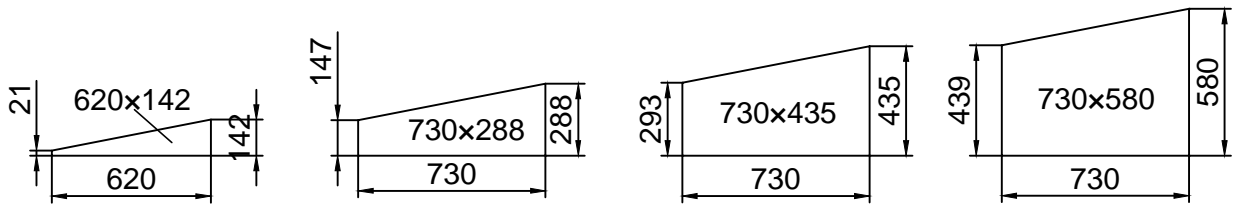

Part	NO.	QTY.				Length(MM)	Page
		3681	3682	3683	3684		
	730x1953	6	6	6	6	1953	P11
	980x1953	3	4	5	6	1953	P11
	620x142	2	2	2	2	620	P8
	730x288	2	2	2	2	730	P14~15
	730x435	2	2	2	2	730	P14~15
	730x580	2	2	2	2	730	P14~15
	980x1578	5	7	8	10	1578	P18
	980x689	1	1	2	2	980	P18
	664x1808	2	2	2	2	1808	P19
	1032x831	1	1	2	2	1032	P25

1g/30