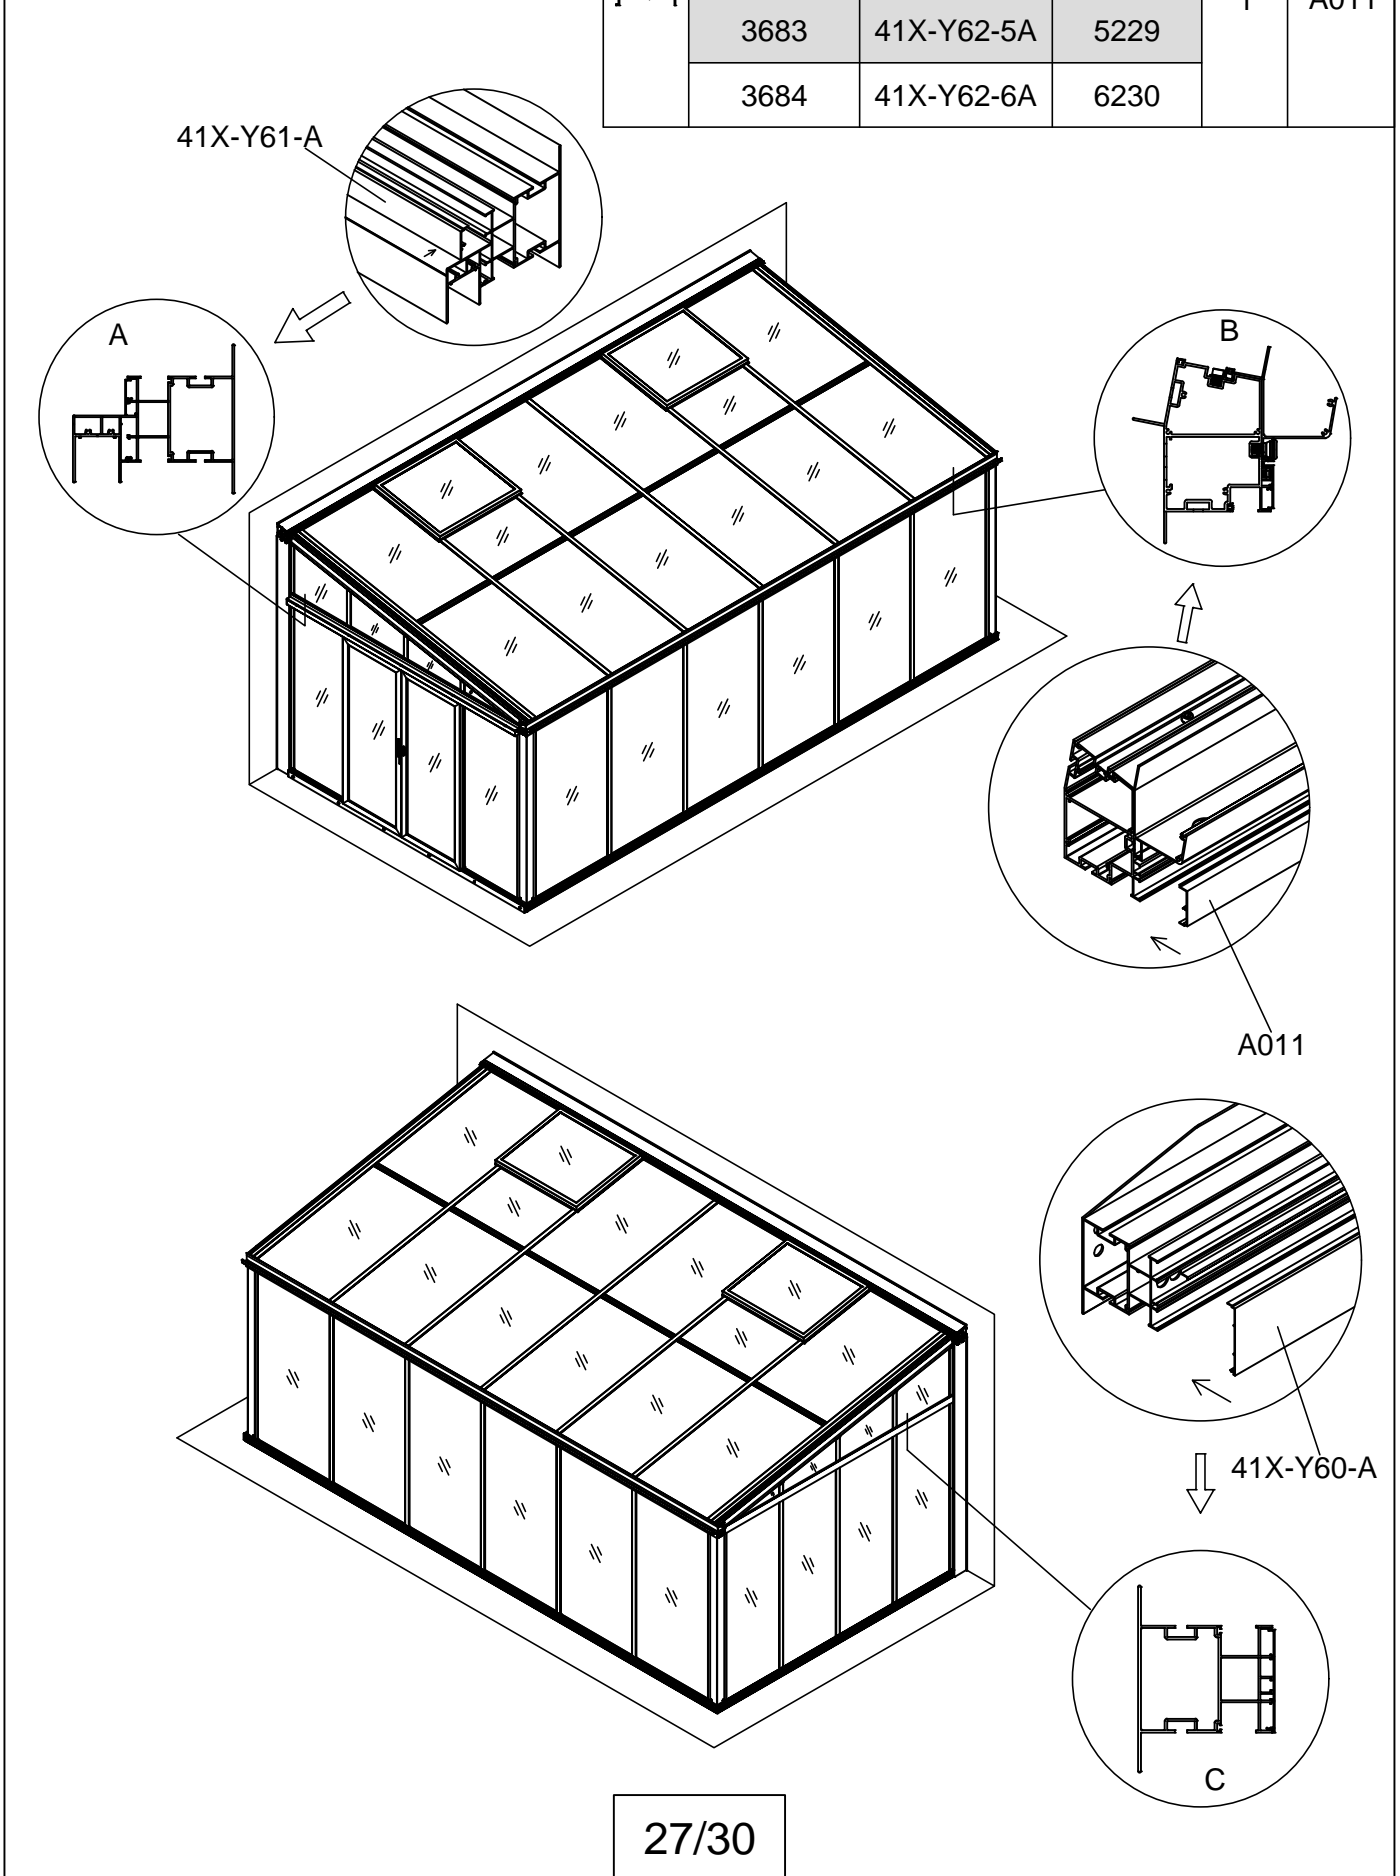

Part	NO.	QTY.	Length(MM)
	41X-Y60-A	1	3023
	41X-Y61-A	1	3023

Part	Product	NO.	Length(MM)	QTY.	Code
	3681	41X-Y62-3A	3227	1	A011
	3682	41X-Y62-4A	4228		
	3683	41X-Y62-5A	5229		
	3684	41X-Y62-6A	6230