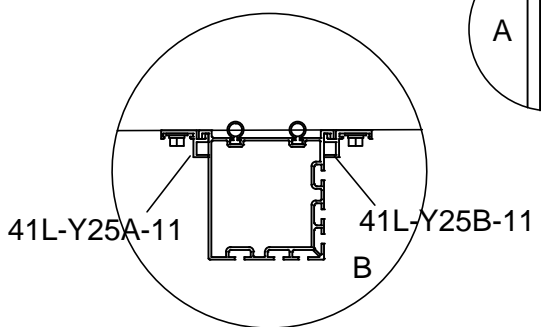

Part	NO.	QTY.				Length(MM)
		3681	3682	3683	3684	
	PSJ10-80	22	24	24	26	PCS
	DQ8-16	22	24	24	26	PCS
	SW8-80	22	24	24	26	PCS

Part	Product	NO.	Length (MM)	QTY.	Code
	3681	41L-Y26A-3	3238	1	A004
	3682	41L-Y26A-4	4239		
	3683	41L-Y26A-5	5240		
	3684	41L-Y26A-6	6241		
	3681	41L-Y26B-3	3003	1	A005
	3682	41L-Y26B-4	4004		
	3683	41L-Y26B-5	5005		
	3684	41L-Y26B-6	6006		

Part	NO.	QTY.	Length(MM)
	41L-Y25A-11	2	2668
	41L-Y25B-11	2	2620