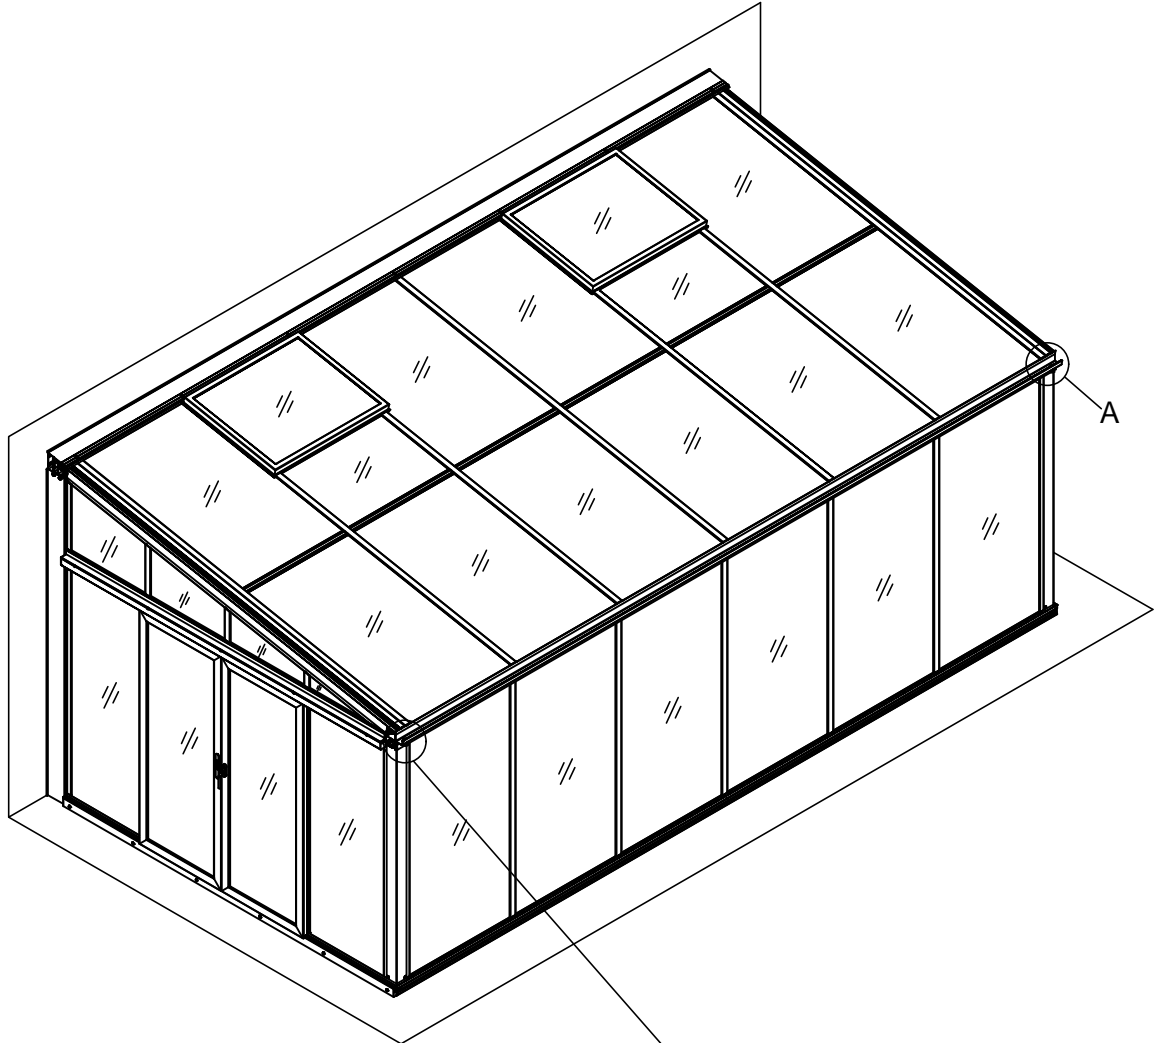

Part	NO.	QTY.	Length(MM)
	7C33-S02	2	PCS