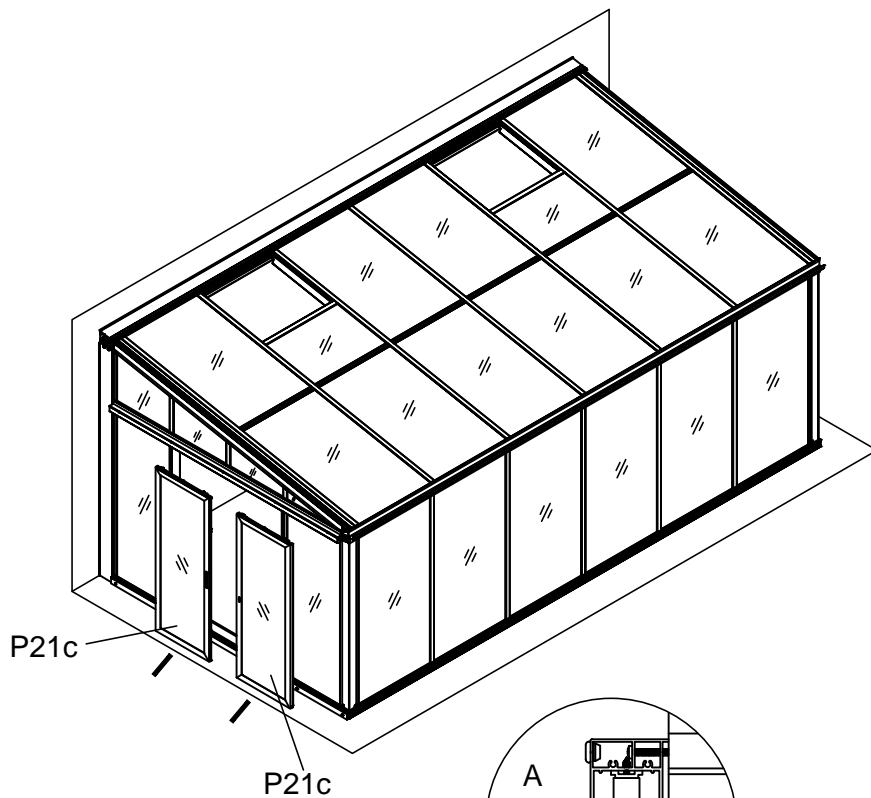

Adjust the height of the wheels
Justera höjden för hjulen
Juster højden af hjulene
Justere høyden for hjulene
Säädä alapyörien korkeus