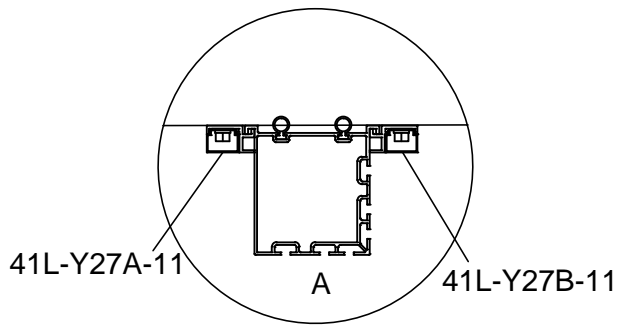

524 × 325 × 284  
CM

624 × 325 × 284  
CM

Product size (L×W×H):

Storlek (L×B×H):

Størrelse (L×B×H):

Størrelse (L×B×H):

Koko (P×L×K):

Please read carefully before assembling.  
Two people are needed.

Part	NO.	QTY.				Length(MM)
		3681	3682	3683	3684	
	PSJ10-80	22	24	24	26	PCS
	DQ8-16	22	24	24	26	PCS
	SW8-80	22	24	24	26	PCS

Part	Product	NO.	Length (MM)	QTY.	Code
	3681	41L-Y26A-3	3238	1	A004
	3682	41L-Y26A-4	4239		
	3683	41L-Y26A-5	5240		
	3684	41L-Y26A-6	6241		
	3681	41L-Y26B-3	3003	1	A005
	3682	41L-Y26B-4	4004		
	3683	41L-Y26B-5	5005		
	3684	41L-Y26B-6	6006		

Part	NO.	QTY.	Length(MM)
	41L-Y25A-11	2	2668
	41L-Y25B-11	2	2620

Part	NO.	QTY.	Length(MM)
	41L-Y27A-11	2	2668
	41L-Y27B-11	2	2620

Part	Product	NO.	Length(MM)	QTY.	Code
	3681	41L-Y28A-3	3238	1	A006
	3682	41L-Y28A-4	4239		
	3683	41L-Y28A-5	5240		
	3684	41L-Y28A-6	6241		
	3681	41L-Y28B-3	3003	1	A007
	3682	41L-Y28B-4	4004		
	3683	41L-Y28B-5	5005		
	3684	41L-Y28B-6	6006		