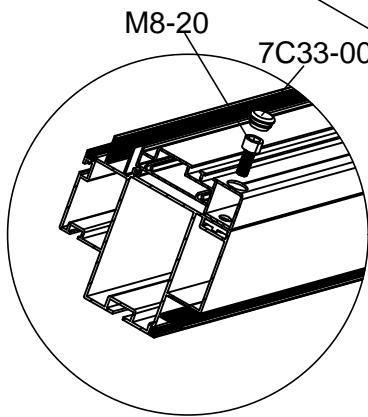

Part	NO.	QTY.	Length(MM)
	41L-Y06BL	1	3157
	41L-Y06BR	1	3157
	M8-20	10	PCS
	7C33-001	10	PCS