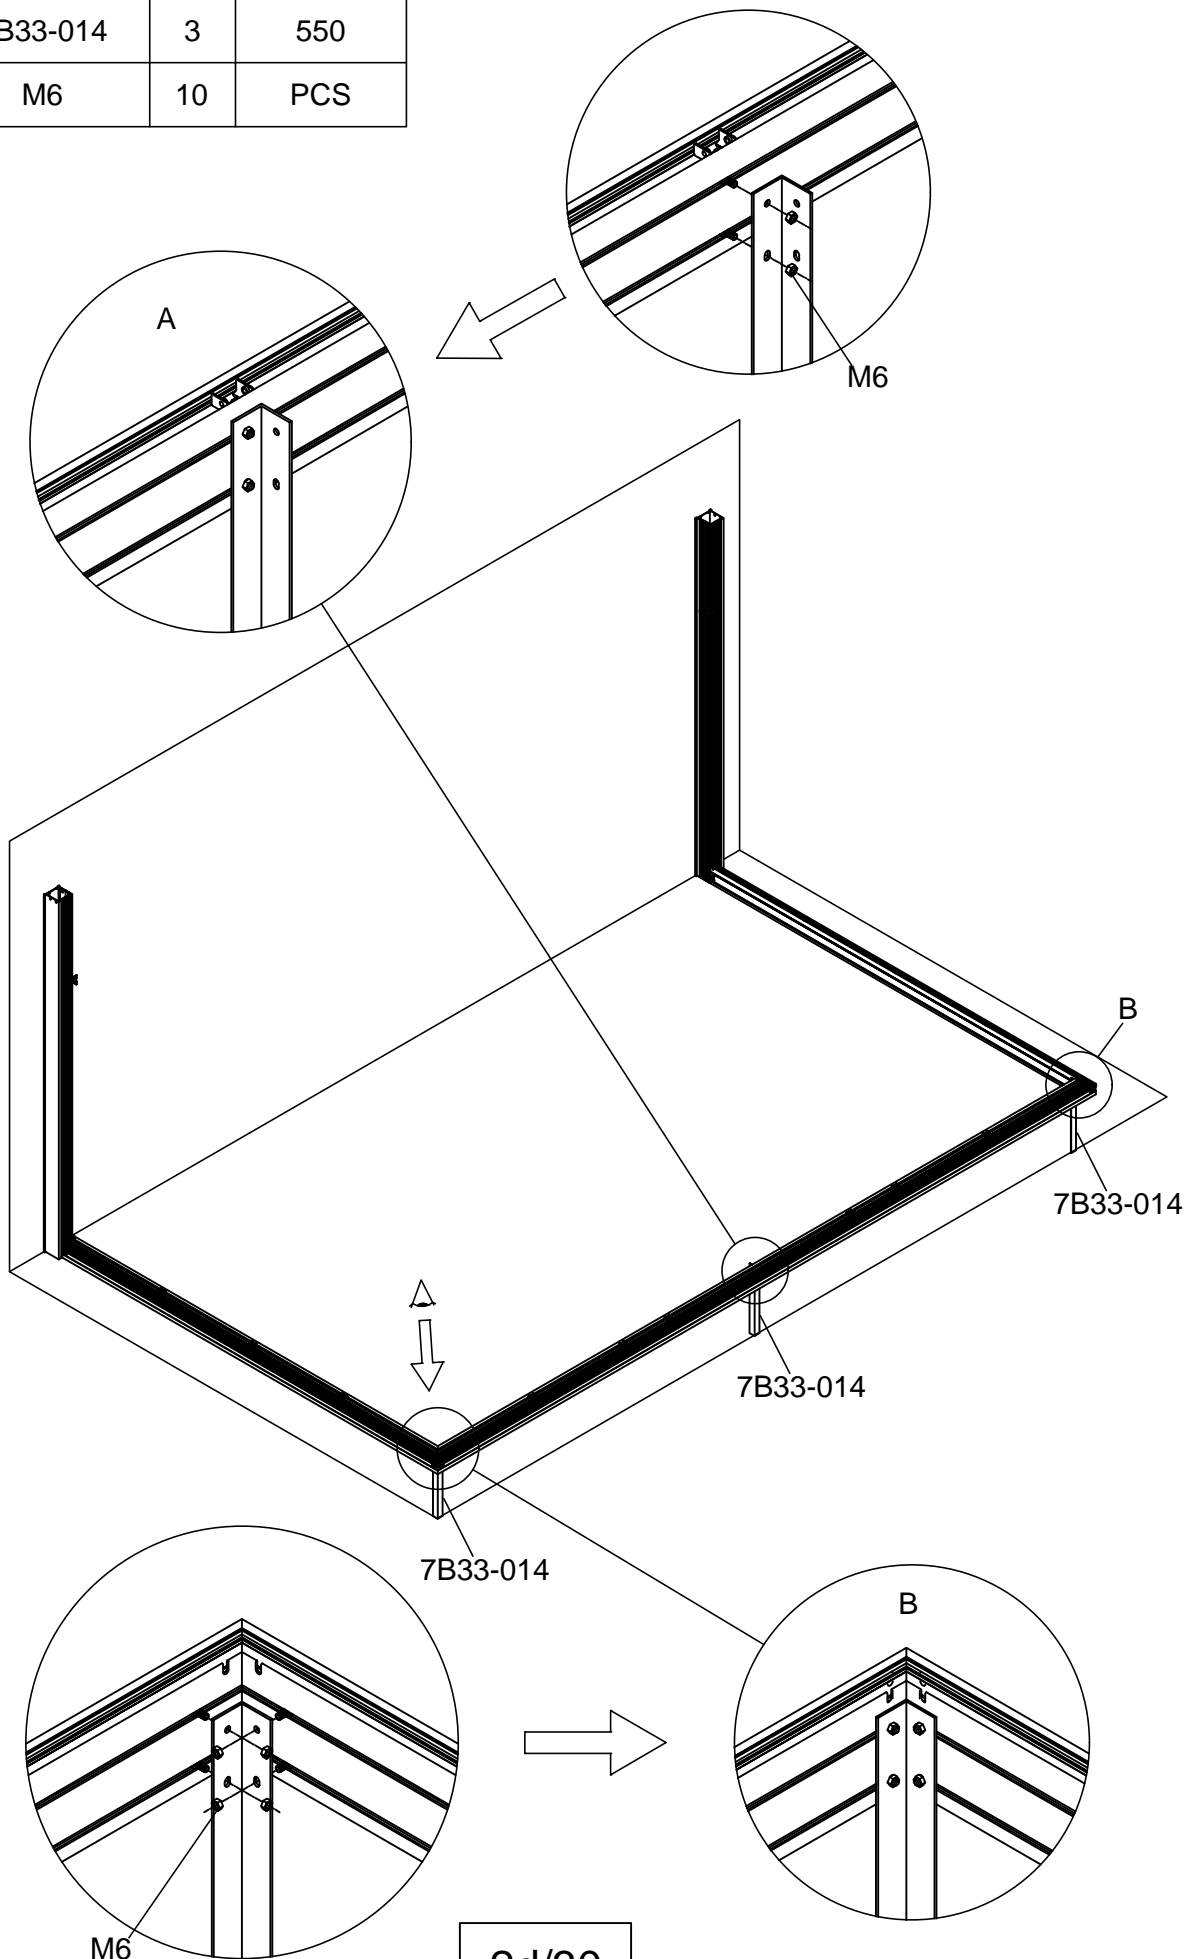

Part	NO.	QTY.	Length(MM)
	7B33-014	3	550
	M6	10	PCS