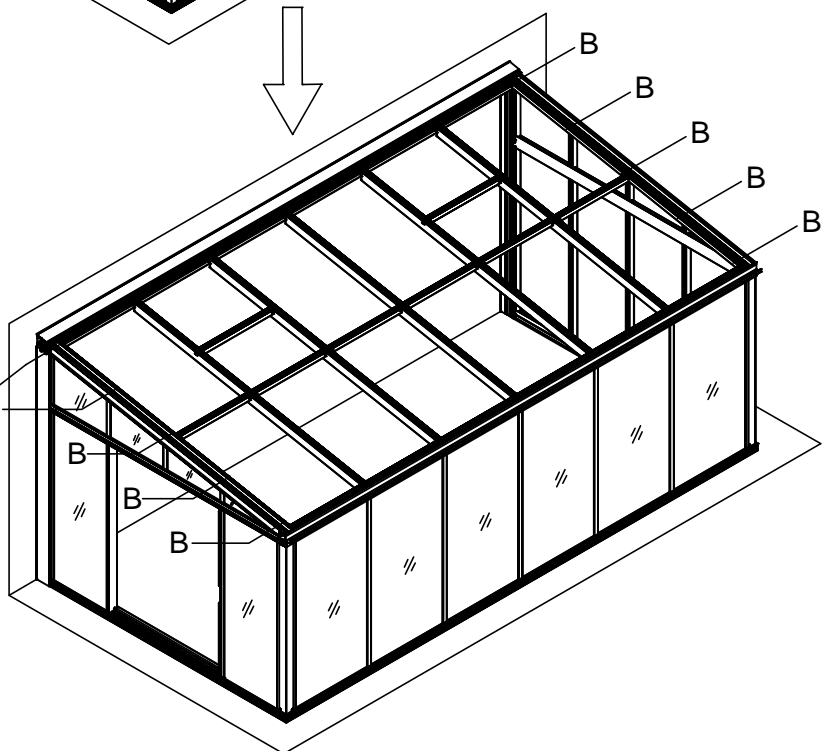

Part	NO.	QTY.	Length(MM)
	41L-Y06BL	1	3157
	41L-Y06BR	1	3157
	M8-20	10	PCS
	7C33-001	10	PCS