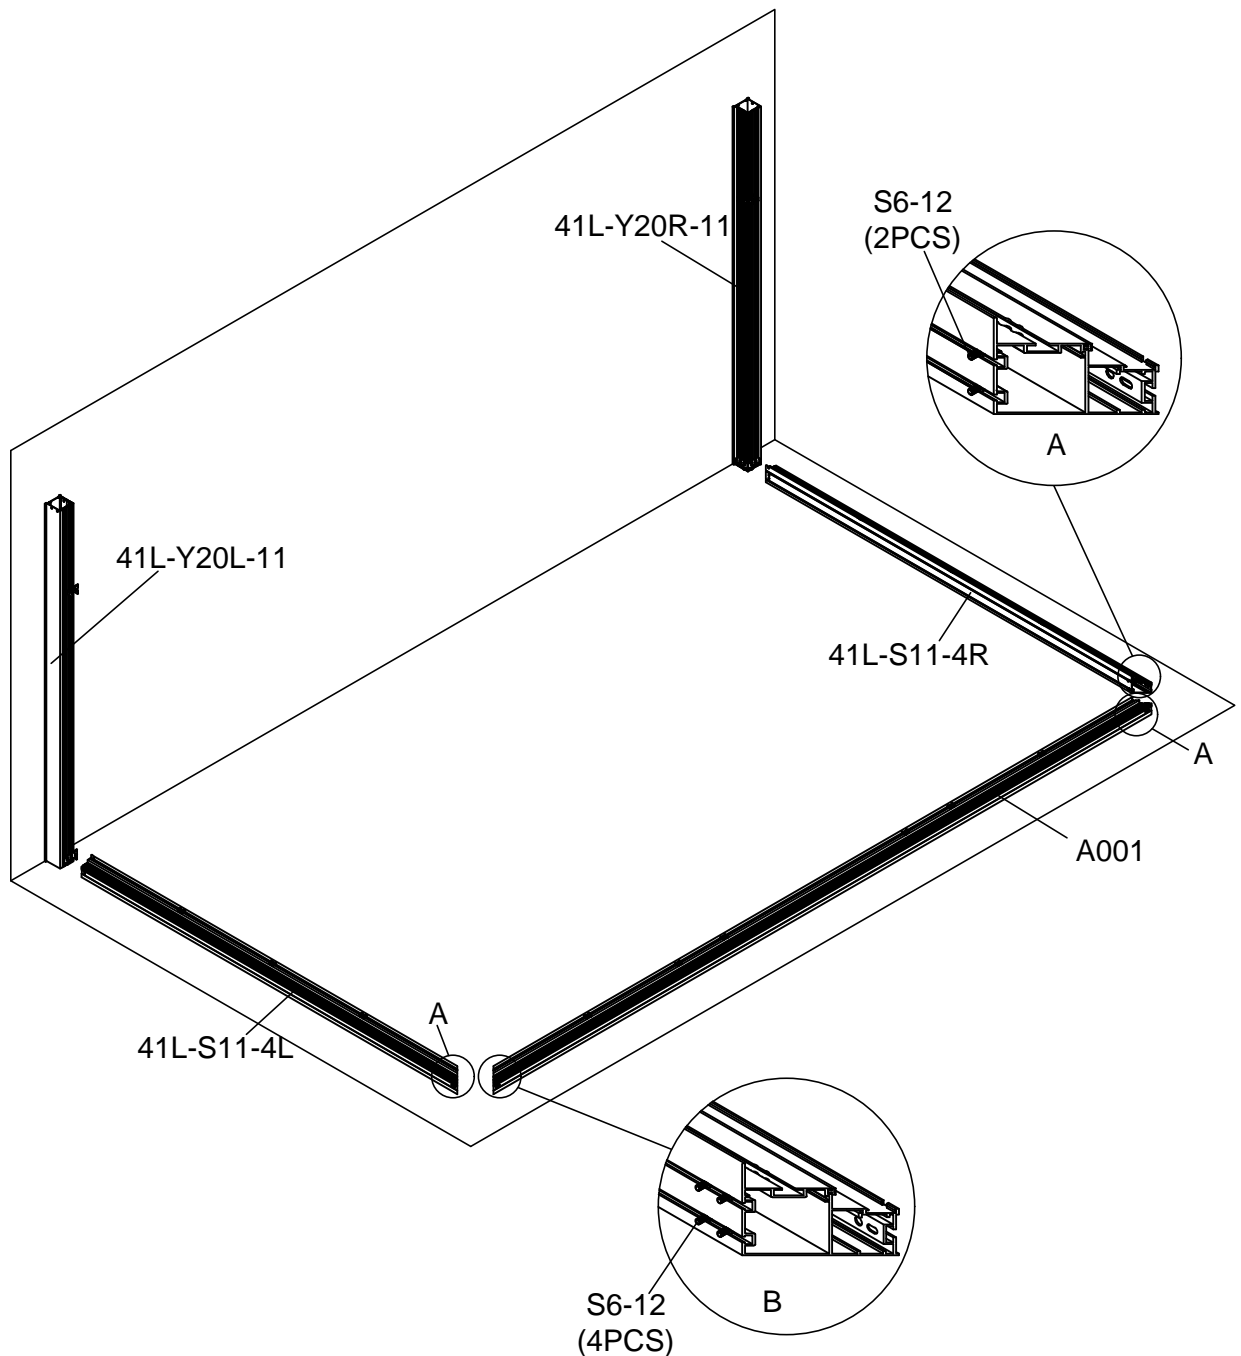

Part	NO.	QTY.	Length(MM)
	41L-S11-4L	1	3131
	41L-S11-4R	1	3131
	41L-Y20R-11	1	2667
	41L-Y20L-11	1	2667
	S6-12	10	PCS

Part	Product	NO.	Length(MM)	QTY.	Code
	3681	41X-Y11-3	3238	1	A001
	3682	41X-Y11-4	4239		
	3683	41X-Y11-5	5240		
	3684	41X-Y11-6	6241