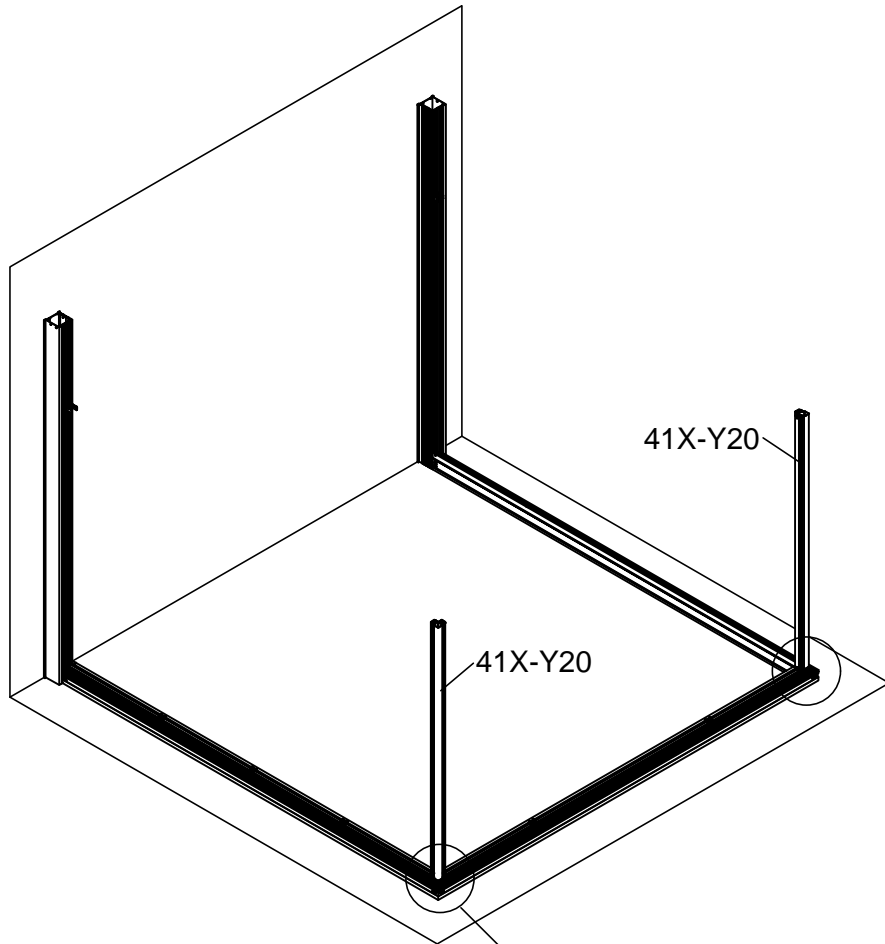

Part	NO.	QTY.	Length(MM)
	41X-Y20	2	1920
	Si8-16	4	PCS
	7B33-020	4	PCS
	M8-20	4	PCS
	7C33-001	4	PCS