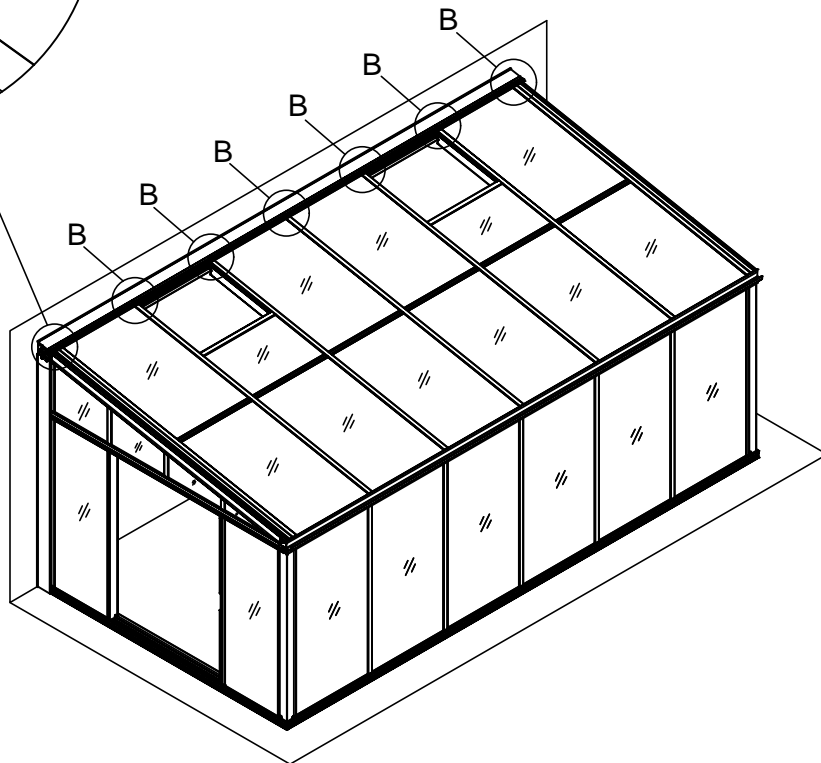

Part	NO.	QTY.				Length(MM)
		3681	3682	3683	3684	
	J01	4	5	6	7	PCS
	Z4.8-60	4	5	6	7	PCS