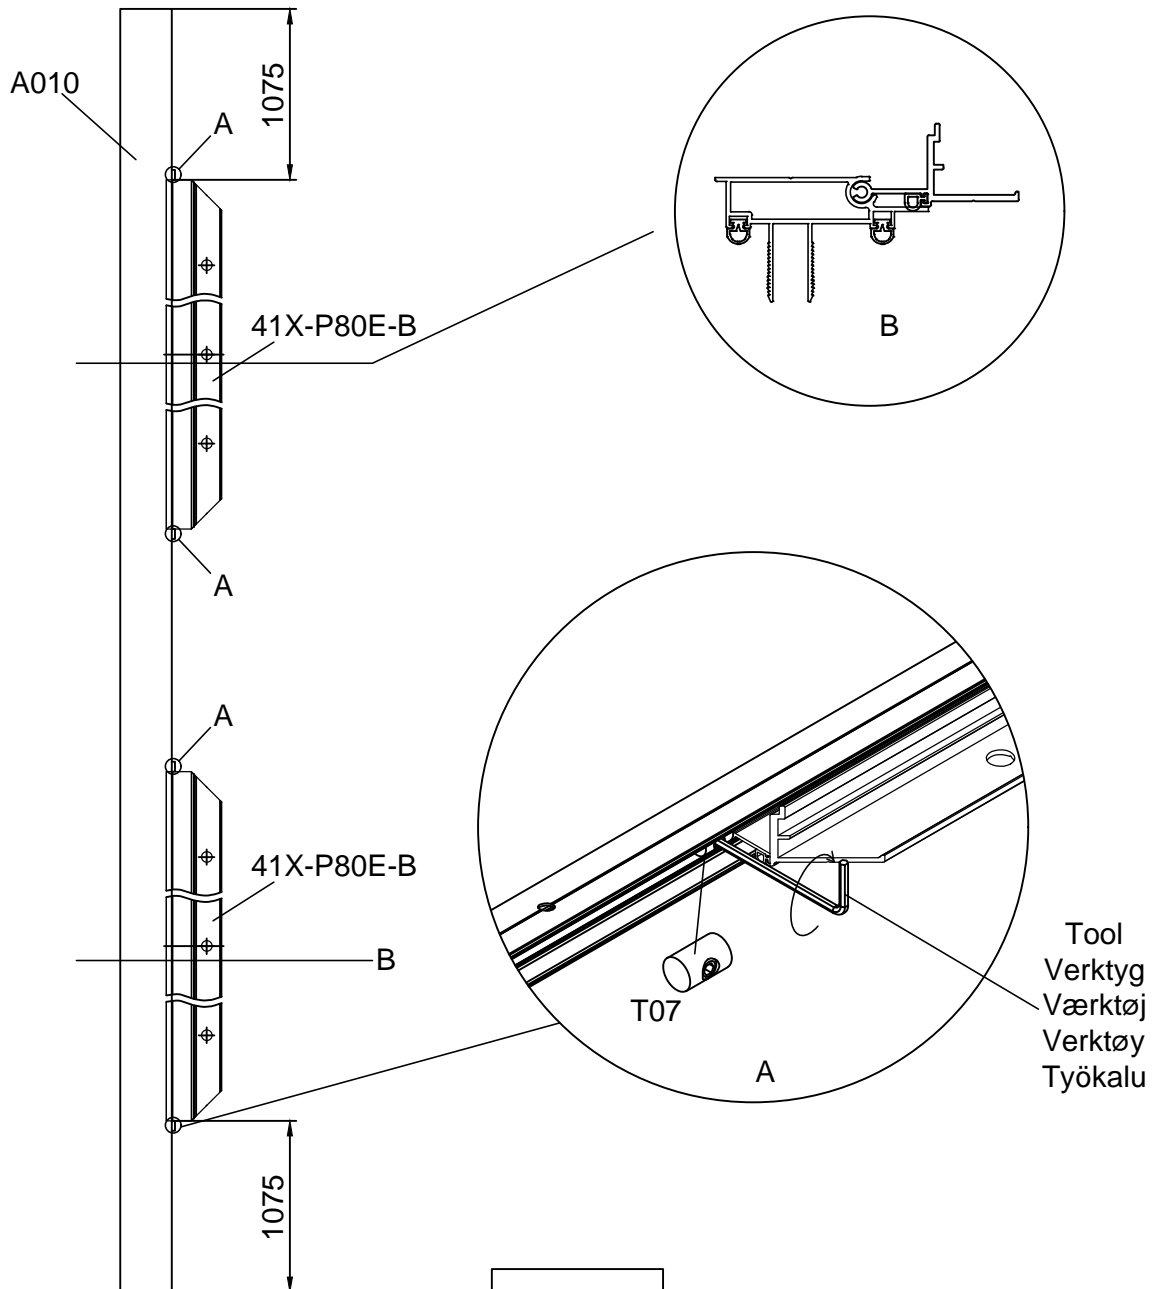

Part	NO.	QTY.				Length(MM)
		3681	3682	3683	3684	
	41X-P80E-B	1	1	2	2	1087
	T07	2	2	4	4	PCS

Part	Product	NO.	Length(MM)	QTY.	Code
	3681	41L-Y63-3A	3238	1	A010
	3682	41L-Y63-4A	4239		
	3683	41L-Y63-5A	5240		
	3684	41L-Y63-6A	6241		

26a/30