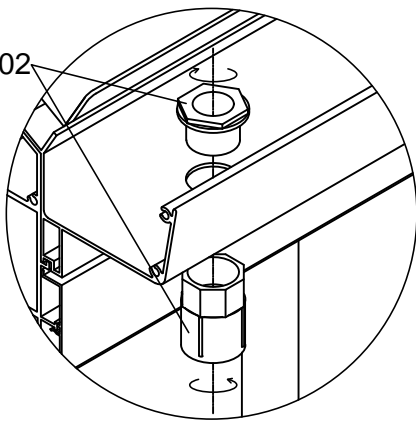

Part	NO.	QTY.	Length(MM)
	7C33-S02	2	PCS

7C33-S02