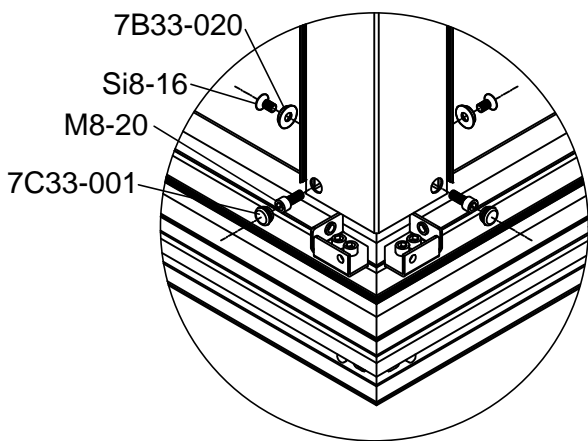

Part	NO.	QTY.	Length(MM)
	41X-Y20	2	1920
	Si8-16	4	PCS
	7B33-020	4	PCS
	M8-20	4	PCS
	7C33-001	4	PCS